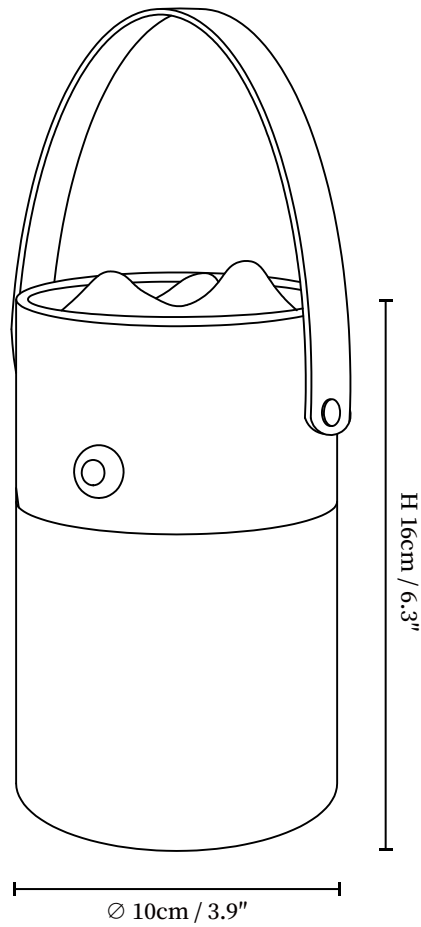

SPECIFICATION SHEET

SPECIFICATION DETAILS

*For custom options, consult factory for details

Fixture Dimensions	D 3.9" x H 6.3" (With hand strap Model A)
Light source	Integrated LED
Wattage	~3W
Voltage	AC 110-240V
Dimming	Not supported
CRI(Ra)	90+CRI
Control method	In line ON / OFF switch.
LED Rated Life	30000 hours
Color Temperature	Warm Light (3000K), Neutral Light (4000K), Cool Light (6000K)
Finishes	Wood Color, Walnut Color.
Shade Details	White.
Material	Metal, Wood, Acrylic.

SPECIFICATION SHEET

SPECIFICATION DETAILS

*For custom options, consult factory for details

Fixture Dimensions	D 3.9" x H 6.3" (Without hand strap Model B)
Light source	Integrated LED
Wattage	~3W
Voltage	AC 110-240V
Dimming	Not supported
CRI(Ra)	90+CRI
Control method	In line ON / OFF switch.
LED Rated Life	30000 hours
Color Temperature	Warm Light (3000K), Neutral Light (4000K), Cool Light (6000K)
Finishes	Wood Color, Walnut Color.
Shade Details	White.
Material	Metal, Wood, Acrylic.