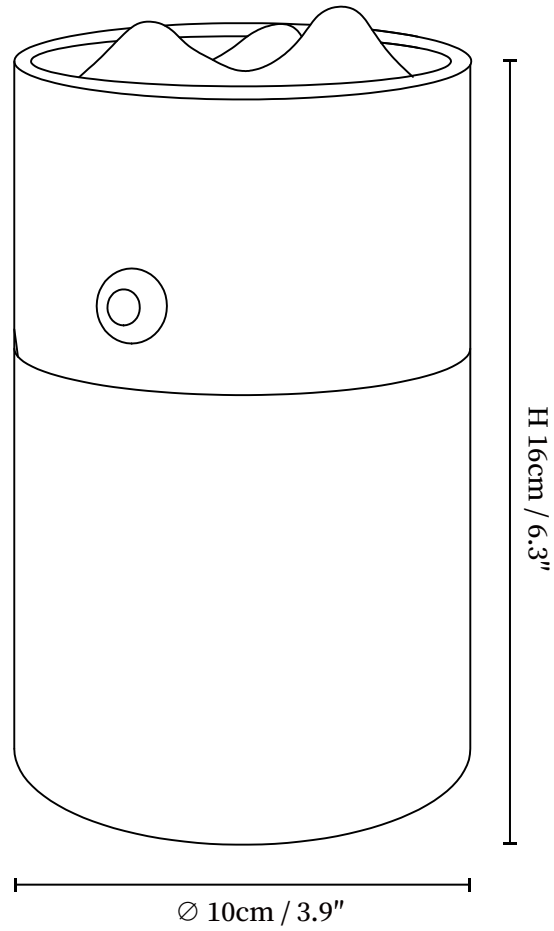

SPECIFICATION SHEET

SPECIFICATION DETAILS

*For custom options, consult factory for details

Fixture Dimensions	D 3.9" x H 6.3" (With hand strap Model A)
Light source	Integrated LED
Wattage	~3W
Voltage	AC 110-240V
Dimming	Not supported
CRI(Ra)	90+CRI
Control method	In line ON / OFF switch.
LED Rated Life	30000 hours
Color Temperature	Warm Light (3000K), Neutral Light (4000K), Cool Light (6000K)
Finishes	Wood Color, Walnut Color.
Shade Details	White.
Material	Metal, Wood, Acrylic.

SPECIFICATION SHEET

SPECIFICATION DETAILS

*For custom options, consult factory for details

Fixture Dimensions	D 3.9" x H 6.3" (Without hand strap Model B)
Light source	Integrated LED
Wattage	~3W
Voltage	AC 110-240V
Dimming	Not supported
CRI(Ra)	90+CRI
Control method	In line ON / OFF switch.
LED Rated Life	30000 hours
Color Temperature	Warm Light (3000K), Neutral Light (4000K), Cool Light (6000K)
Finishes	Wood Color, Walnut Color.
Shade Details	White.
Material	Metal, Wood, Acrylic.