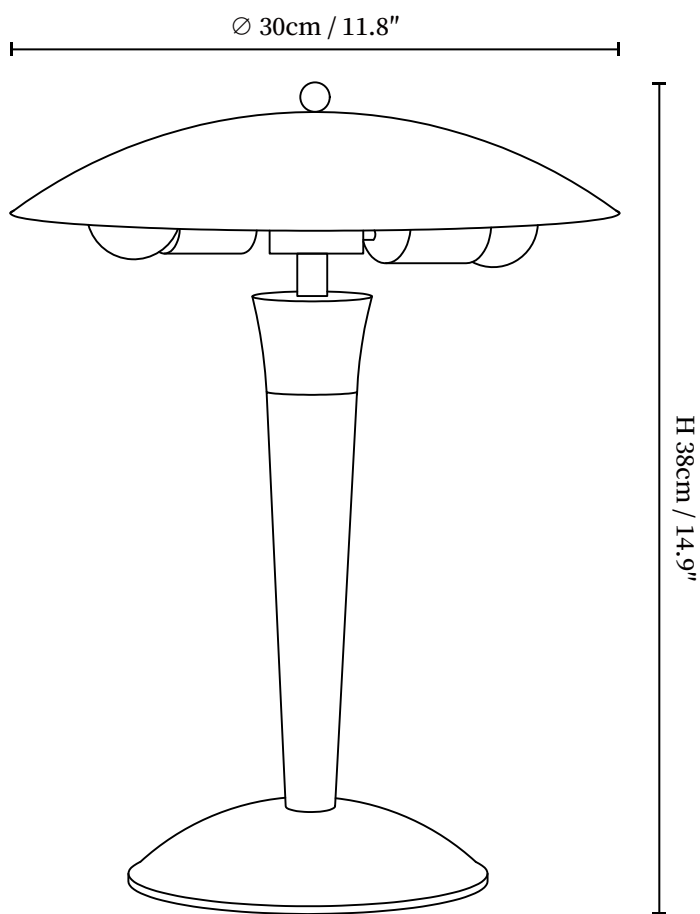

SPECIFICATION SHEET

SPECIFICATION DETAILS

*For custom options, consult factory for details

Fixture Dimensions	D 11.8" x H 14.9"
Light source	E26 or E27 (bulb not included)
Wattage	MAX 40W incandescent bulb or LED equivalent.
Voltage	AC 110-240V
Dimming	Compatible with dimmable bulbs (bulb not included)
Control method	In line ON / OFF switch.
Finishes	Chrome, Walnut Color, Wood Color.
Shade Details	Chrome.
Material	Metal, Wood.
Cord Length	Supplied with switched plug cord, length ~59.1" (150cm).
