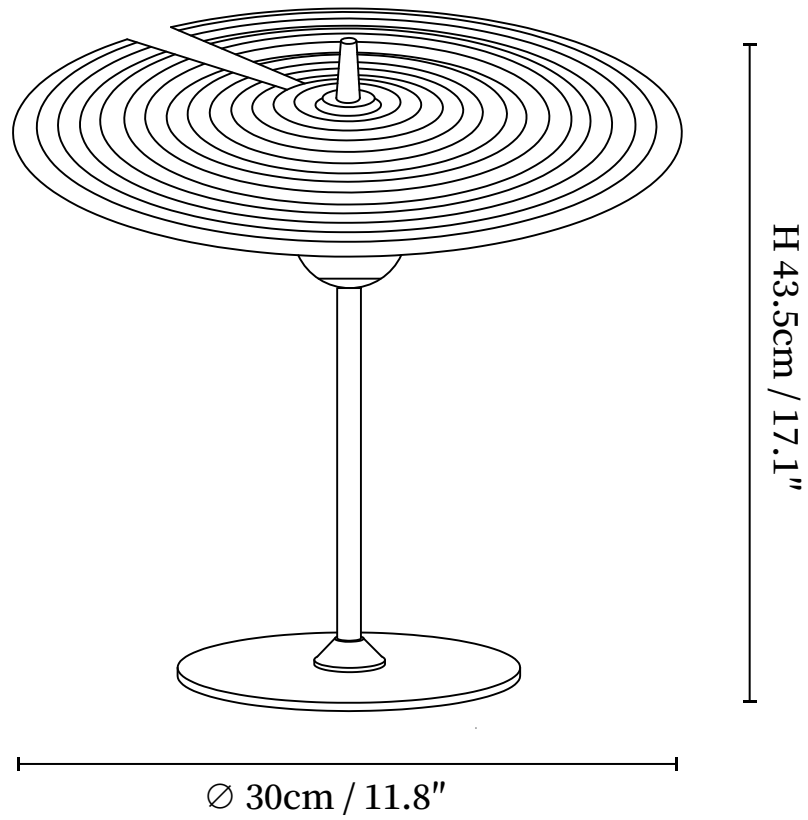

SPECIFICATION SHEET

SPECIFICATION DETAILS

*For custom options, consult factory for details

Fixture Dimensions	D 11.8" x H 17.1"
Light source	G9 (bulb not included)
Wattage	MAX 5W incandescent bulb or LED equivalent.
Voltage	AC 110-240V
Dimming	Compatible with dimmable bulbs (bulb not included)
Control method	In line ON / OFF switch.
Finishes	Red, Black, White.
Shade Details	White.
Material	Iron, Aluminum, Metal, Glass.
Cord Length	Supplied with switched plug cord, length ~59.1" (150cm).