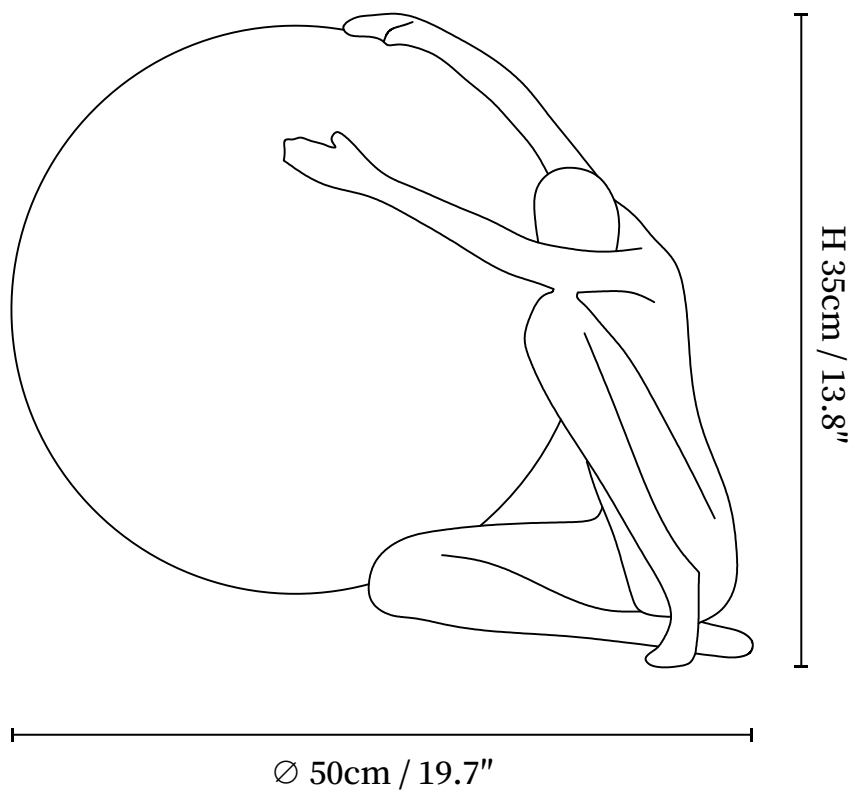

SPECIFICATION SHEET

SPECIFICATION DETAILS

*For custom options, consult factory for details

Fixture Dimensions	D 13.4" x H 8.7", D 19.7" x H 13.8"
Light source	E26 or E27 (bulb not included)
Wattage	MAX 40W incandescent bulb or LED equivalent.
Voltage	AC 110-240V
Dimming	Compatible with dimmable bulbs (bulb not included)
Control method	In line ON / OFF switch.
Finishes	Black, Red.
Shade Details	White.
Material	Resin, Acrylic.
Cord Length	Supplied with switched plug cord, length ~59" (150cm).