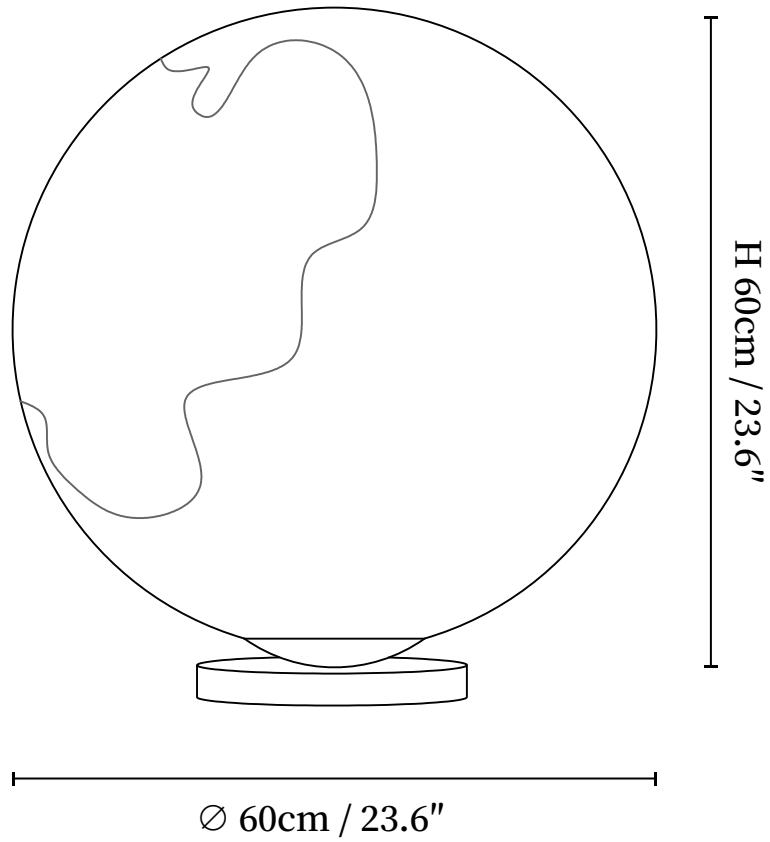

## SPECIFICATION DETAILS

\*For custom options, consult factory for details

<b>Fixture Dimensions</b>	D 7.9" x H 7.9", D 9.8" x H 9.8", D 11.8" x H 11.8" D 15.7" x H 15.7", D 23.6" x H 23.6"
<b>Light source</b>	Integrated LED
<b>Wattage</b>	~5W
<b>Voltage</b>	AC 110-240V
<b>Dimming</b>	Not supported
<b>CRI(Ra)</b>	90+CRI
<b>Control method</b>	In line ON / OFF switch.
<b>LED Rated Life</b>	30000 hours
<b>Color Temperature</b>	Warm Light (3000K), Neutral Light (4000K), Cool Light (6000K)
<b>Finishes</b>	White.
<b>Shade Details</b>	White.
<b>Material</b>	Metal, Fiberglass Reinforced Plastic.
<b>Cord Length</b>	Supplied with switched plug cord, length ~59.1" (150cm).