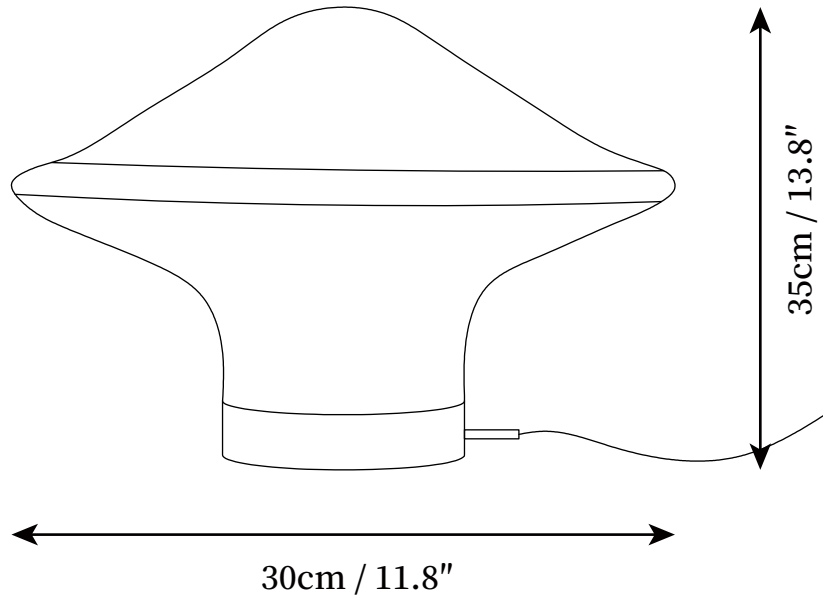

## SPECIFICATION DETAILS

\*For custom options, consult factory for details

	D 11.8" x H 13.8"
<b>Fixture Dimensions</b>	
<b>Light source</b>	Integrated LED
<b>Wattage</b>	~5W
<b>Voltage</b>	AC 110-240V
<b>Dimming</b>	Not supported
<b>CRI(Ra)</b>	90+CRI
<b>Control method</b>	In line ON / OFF switch.
<b>LED Rated Life</b>	30000 hours
<b>Color Temperature</b>	Warm Light (3000K), Neutral Light (4000K), Cool Light (6000K)
<b>Finishes</b>	Black.
<b>Shade Details</b>	Grey, White.
<b>Material</b>	Metal, Glass.
<b>Cord Length</b>	Supplied with switched plug cord, length ~59.1" (150cm).