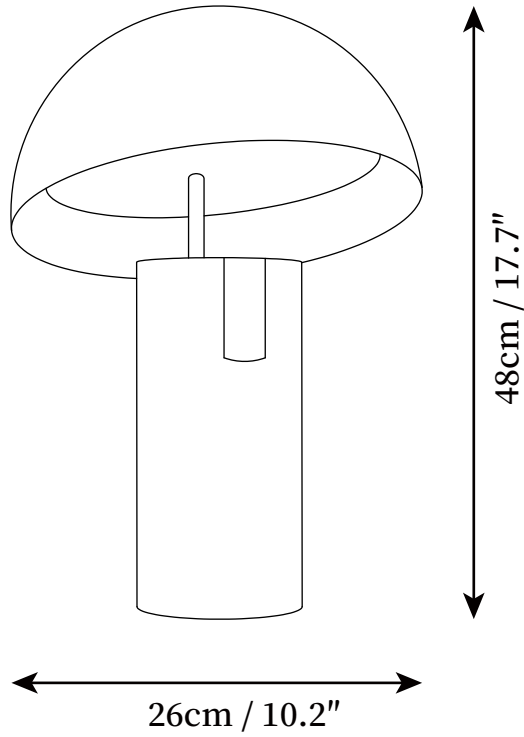

SPECIFICATION SHEET

SPECIFICATION DETAILS

*For custom options, consult factory for details

Fixture Dimensions	D 11.8" x H 17.7"
Light source	Integrated LED
Wattage	~5W
Voltage	AC 110-240V
Dimming	Not supported
CRI(Ra)	90+CRI
Control method	In line ON / OFF switch.
LED Rated Life	30000 hours
Color Temperature	Warm Light (3000K), Neutral Light (4000K), Cool Light (6000K)
Finishes	Black, White, Red.
Shade Details	Black, White, Red.
Material	Iron, Stainless steel, Glass.
Cord Length	Supplied with switched plug cord, length ~59.1" (150cm).