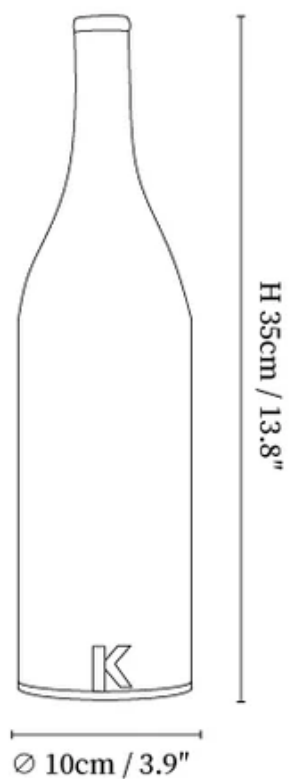

# SPECIFICATION SHEET

---

## SPECIFICATION DETAILS

\*For custom options, consult factory for details

<b>Fixture Dimensions</b>	D 3.9" x H 13.8"
<b>Light source</b>	Integrated LED
<b>Wattage</b>	~3W.
<b>Voltage</b>	AC 110-240V
<b>Dimming</b>	Not supported
<b>Control method</b>	Inline On/Off switch & Knob dimmer switch.
<b>CRI(Ra)</b>	90+CRI
<b>LED Rated Life</b>	30000 hours
<b>Color Temperature</b>	Warm Light (3000K), Neutral Light (4000K), Cool Light (6000K)
<b>Finishes</b>	White.
<b>Shade Details</b>	White.
<b>Material</b>	Metal, PE.
<b>Cord Length</b>	Supplied with switched plug cord, length ~59" (150cm).