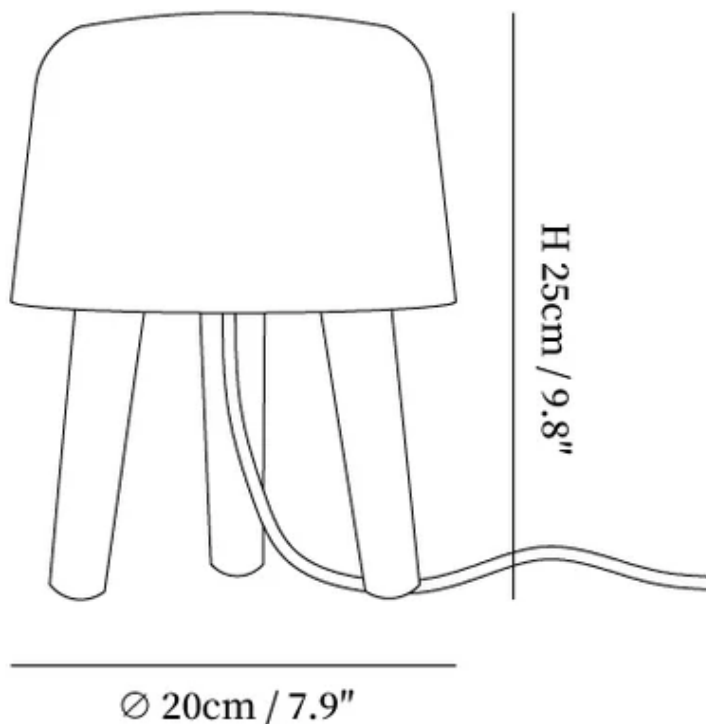

SPECIFICATION SHEET

SPECIFICATION DETAILS

*For custom options, consult factory for details

	D 7.9" x H 9.8"
Fixture Dimensions	
Light source	G9. (bulb not included)
Wattage	~ 5W. incandescent bulb or LED equivalent.
Voltage	AC 110-240V
Dimming	Compatible with dimmable bulbs (bulb not included)
Control method	In line ON / OFF switch.
Finishes	Nature wood, Black wood.
Shade Details	White.
Material	Glass, Nature wood, Black wood.
Cord Length	Supplied with switched plug cord, length ~59" (150cm).