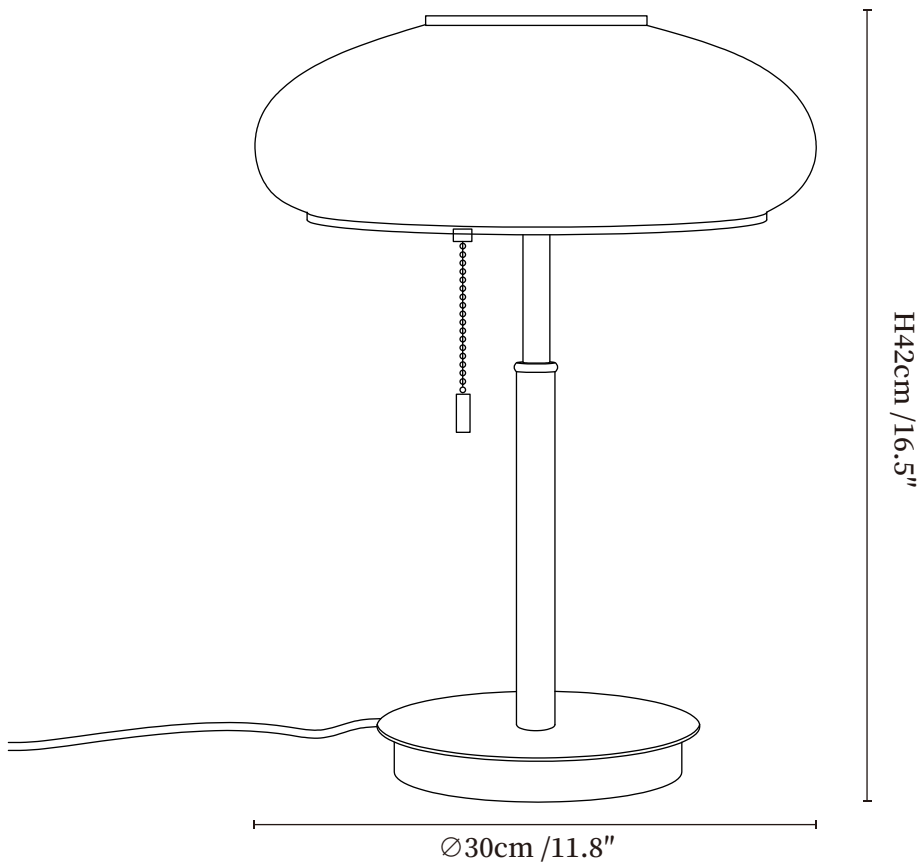

SPECIFICATION SHEET

SPECIFICATION DETAILS

*For custom options, consult factory for details

	Ø 11.8" x H 16.5"
Fixture Dimensions	
Light source	G9(bulb not included)
Wattage	MAX 5W incandescent bulb or LED equivalent.
Voltage	AC 110-240V
Dimming	Compatible with dimmable bulbs (bulb not included)
Control method	In line ON / OFF switch.
Finishes	Walnut Wood, Gold.
Shade Details	White.
Material	Glass, Metal, Wood.
Cord Length	Supplied with switched plug cord, length ~59" (150cm).