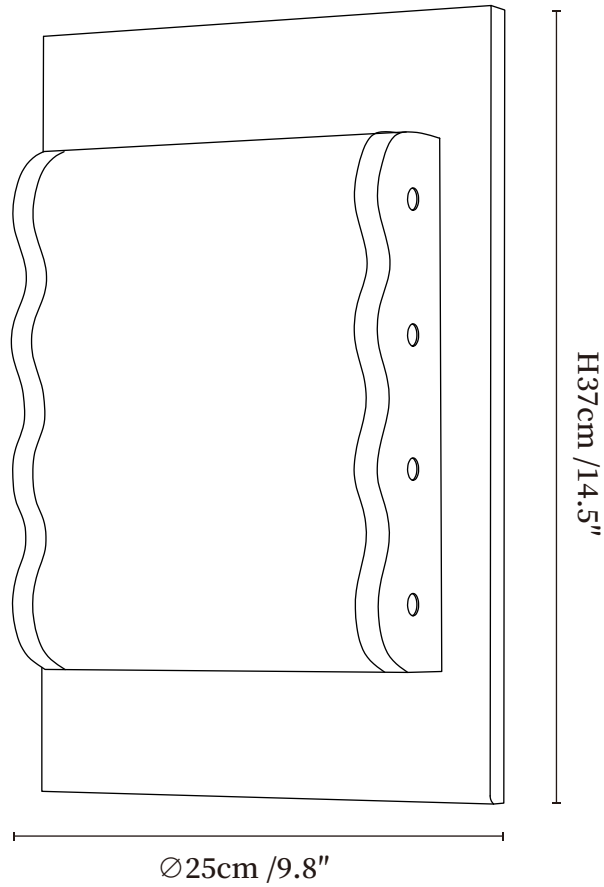

SPECIFICATION SHEET

SPECIFICATION DETAILS

*For custom options, consult factory for details

Fixture Dimensions	Ø 9.8" x H 14.5"
Light source	Integrated LED
Wattage	~12W
Voltage	AC 110-240V
Dimming	Not supported
CRI(Ra)	90+CRI
Mounting	Hardwired.
LED Rated Life	30000 hours
Color Temperature	Warm Light (3000K), Neutral Light (4000K), Cool Light (6000K)
Control method	Compatible with common wall switches (not included)
Finishes	Stainless steel.
Shade Details	White.
Material	Metal, Fabric, Stainless steel.