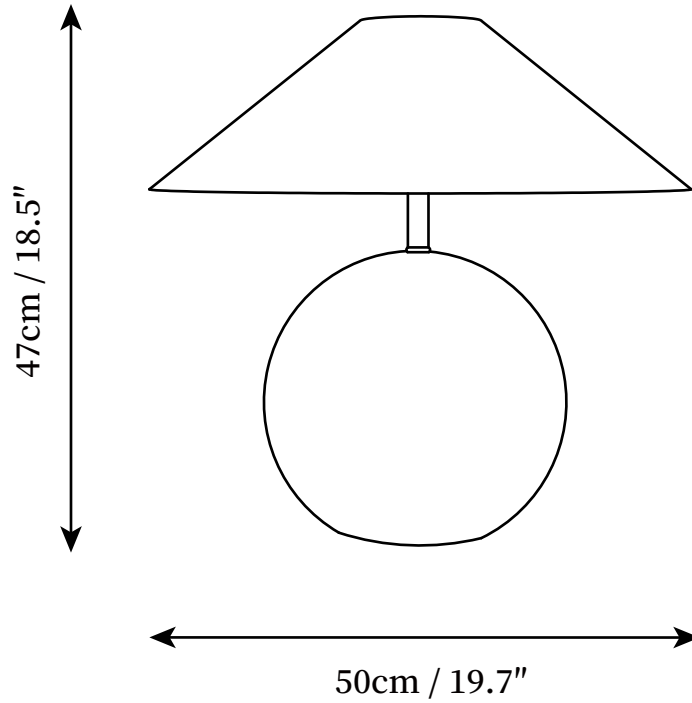

SPECIFICATION SHEET

SPECIFICATION DETAILS

*For custom options, consult factory for details

Fixture Dimensions	D 19.7" x H 18.5"
Light source	E26 or E27 (bulb not included)
Wattage	MAX 40W incandescent bulb or LED equivalent.
Voltage	AC 110-240V
Dimming	Compatible with dimmable bulbs (bulb not included)
Control method	In line ON / OFF switch.
Finishes	Black
Shade Details	White
Material	Metal, Fabric, Ceramics
Cord Length	Supplied with switched plug cord, length ~59" (150cm).