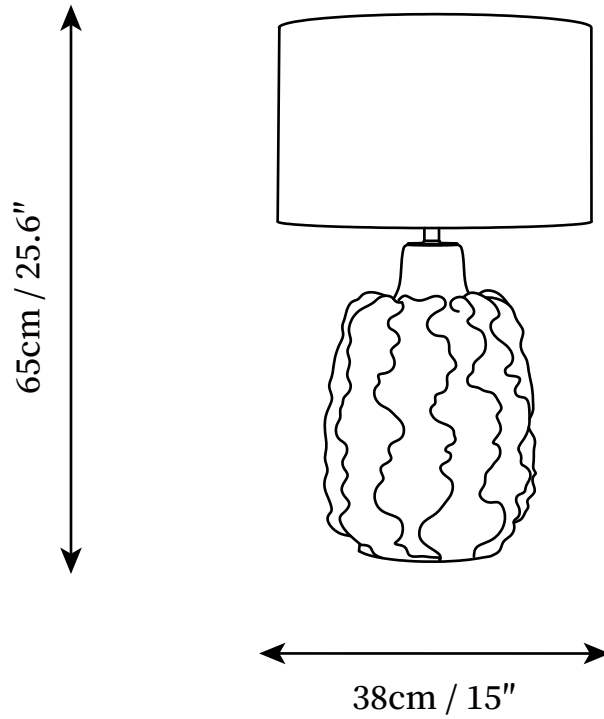

## SPECIFICATION DETAILS

\*For custom options, consult factory for details

<b>Fixture Dimensions</b>	D 15" x H 25.6"
<b>Light source</b>	E26 or E27 (bulb not included)
<b>Wattage</b>	MAX 40W incandescent bulb or LED equivalent.
<b>Voltage</b>	AC 110-240V
<b>Dimming</b>	Compatible with dimmable bulbs (bulb not included)
<b>Control method</b>	In line ON / OFF switch.
<b>Finishes</b>	Beige
<b>Shade Details</b>	White
<b>Material</b>	Metal, Fabric, Ceramics
<b>Cord Length</b>	Supplied with switched plug cord, length ~59" (150cm).

## SPECIFICATION DETAILS

\*For custom options, consult factory for details

---

<b>Fixture Dimensions</b>	D 13.8" x H 13.8"
<b>Finishes</b>	Beige
<b>Material</b>	Ceramics

---