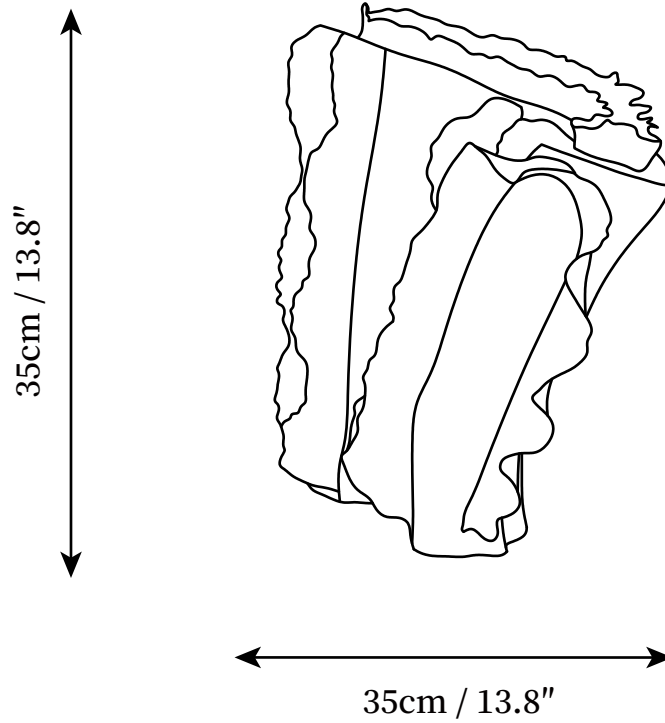

## SPECIFICATION DETAILS

\*For custom options, consult factory for details

<b>Fixture Dimensions</b>	D 15" x H 25.6"
<b>Light source</b>	E26 or E27 (bulb not included)
<b>Wattage</b>	MAX 40W incandescent bulb or LED equivalent.
<b>Voltage</b>	AC 110-240V
<b>Dimming</b>	Compatible with dimmable bulbs (bulb not included)
<b>Control method</b>	In line ON / OFF switch.
<b>Finishes</b>	Beige
<b>Shade Details</b>	White
<b>Material</b>	Metal, Fabric, Ceramics
<b>Cord Length</b>	Supplied with switched plug cord, length ~59" (150cm).

## SPECIFICATION DETAILS

\*For custom options, consult factory for details

---

<b>Fixture Dimensions</b>	D 13.8" x H 13.8"
<b>Finishes</b>	Beige
<b>Material</b>	Ceramics

---