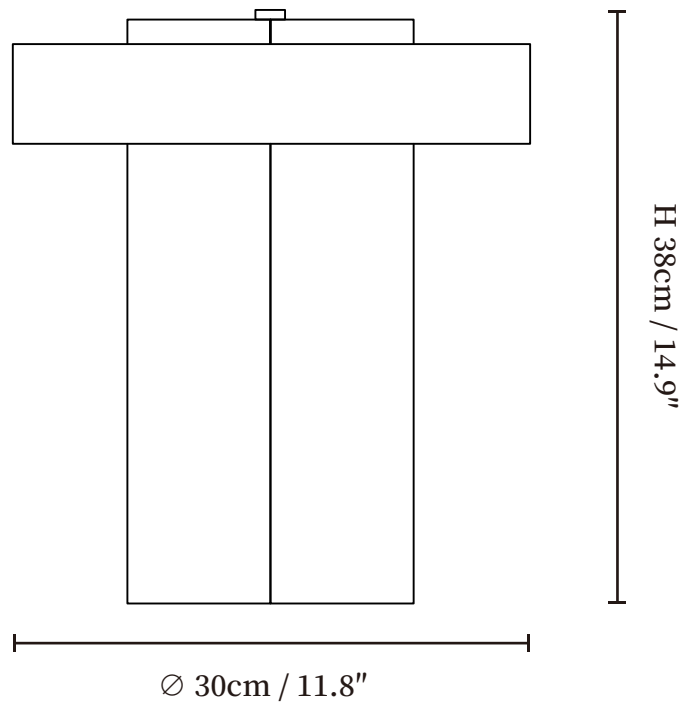

SPECIFICATION SHEET

SPECIFICATION DETAILS

*For custom options, consult factory for details

Fixture Dimensions	Ø 11.8" x H 14.9"
Light source	E26 or E27 (bulb not included)
Wattage	MAX 40W incandescent bulb or LED equivalent.
Voltage	AC 110-240V
Dimming	Compatible with dimmable bulbs (bulb not included)
Control method	In line ON / OFF switch.
Finishes	Black, Beige.
Shade Details	Black, Beige.
Material	Metal, Marble.
Cord Length	Supplied with switched plug cord, length ~59" (150cm).