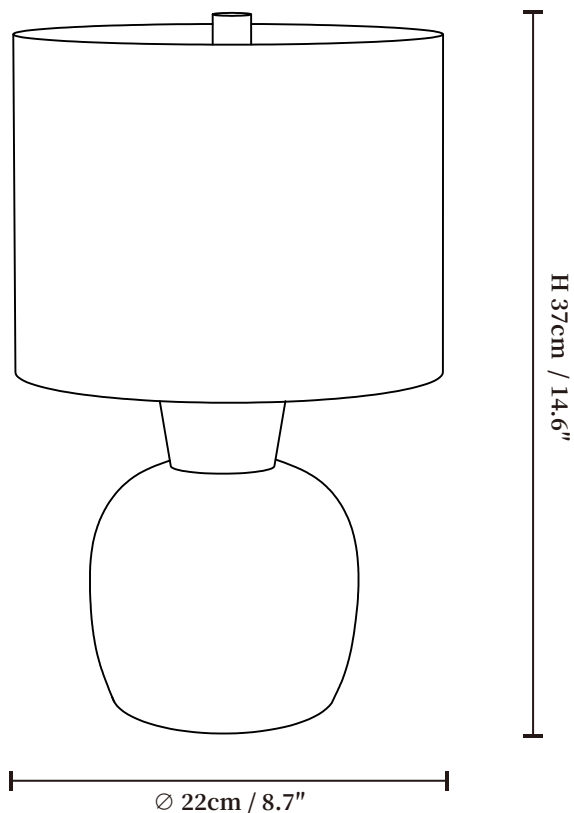

## SPECIFICATION DETAILS

\*For custom options, consult factory for details

<b>Fixture Dimensions</b>	Ø 8.7" x H 14.6"
<b>Light source</b>	E26 or E27 (bulb not included)
<b>Wattage</b>	MAX 40W incandescent bulb or LED equivalent.
<b>Voltage</b>	AC 110-240V
<b>Dimming</b>	Compatible with dimmable bulbs (bulb not included)
<b>Control method</b>	In line ON / OFF switch.
<b>Finishes</b>	Dark Walnut Wood, Black
<b>Shade Details</b>	Beige
<b>Material</b>	Metal, Fabric, Wood
<b>Cord Length</b>	Supplied with switched plug cord, length ~59" (150cm).