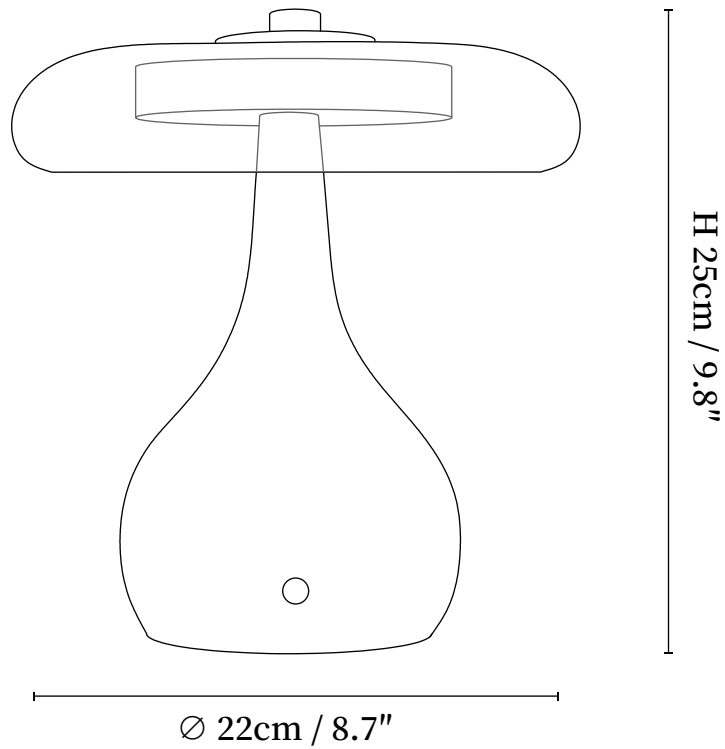

## SPECIFICATION DETAILS

\*For custom options, consult factory for details

Fixture Dimensions	D 8.7" x H 9.8"
Light source	Integrated LED
Wattage	~5W
Voltage	AC 110-240V
Dimming	Not supported
CRI(Ra)	90+CRI
Control method	In line ON / OFF switch.
LED Rated Life	30000 hours
Color Temperature	Warm Light (3000K), Neutral Light (4000K), Cool Light (6000K)
Finishes	Walnut color
Shade Details	Amber
Material	Wood, Metal, Glass
Cord Length	Supplied with switched plug cord, length ~59" (150cm).

## SPECIFICATION DETAILS

\*For custom options, consult factory for details

Fixture Dimensions	D 8.7" x H 12.6"
Light source	Integrated LED
Wattage	~5W
Voltage	AC 110-240V
Dimming	Not supported
CRI(Ra)	90+CRI
Control method	In line ON / OFF switch.
LED Rated Life	30000 hours
Color Temperature	Warm Light (3000K), Neutral Light (4000K), Cool Light (6000K)
Finishes	Walnut color
Shade Details	Amber
Material	Wood, Metal, Glass
Cord Length	Supplied with switched plug cord, length ~59" (150cm).