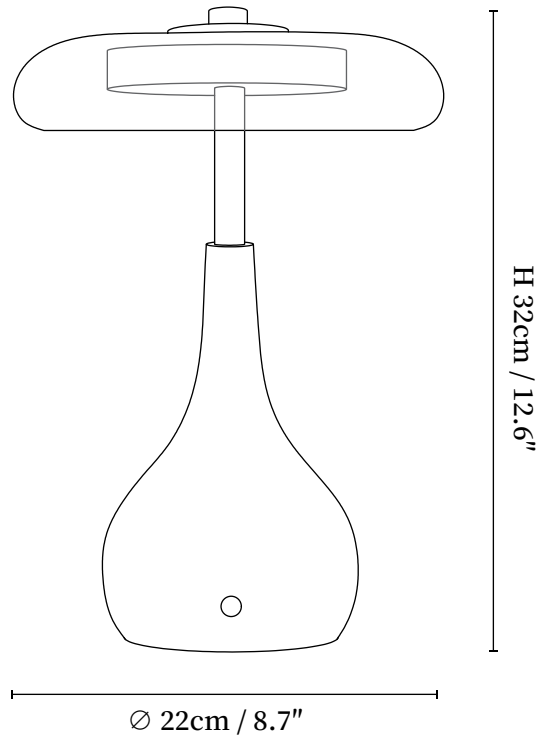

## SPECIFICATION DETAILS

\*For custom options, consult factory for details

Fixture Dimensions	D 8.7" x H 9.8"
Light source	Integrated LED
Wattage	~5W
Voltage	AC 110-240V
Dimming	Not supported
CRI(Ra)	90+CRI
Control method	In line ON / OFF switch.
LED Rated Life	30000 hours
Color Temperature	Warm Light (3000K), Neutral Light (4000K), Cool Light (6000K)
Finishes	Walnut color
Shade Details	Amber
Material	Wood, Metal, Glass
Cord Length	Supplied with switched plug cord, length ~59" (150cm).

## SPECIFICATION DETAILS

\*For custom options, consult factory for details

Fixture Dimensions	D 8.7" x H 12.6"
Light source	Integrated LED
Wattage	~5W
Voltage	AC 110-240V
Dimming	Not supported
CRI(Ra)	90+CRI
Control method	In line ON / OFF switch.
LED Rated Life	30000 hours
Color Temperature	Warm Light (3000K), Neutral Light (4000K), Cool Light (6000K)
Finishes	Walnut color
Shade Details	Amber
Material	Wood, Metal, Glass
Cord Length	Supplied with switched plug cord, length ~59" (150cm).