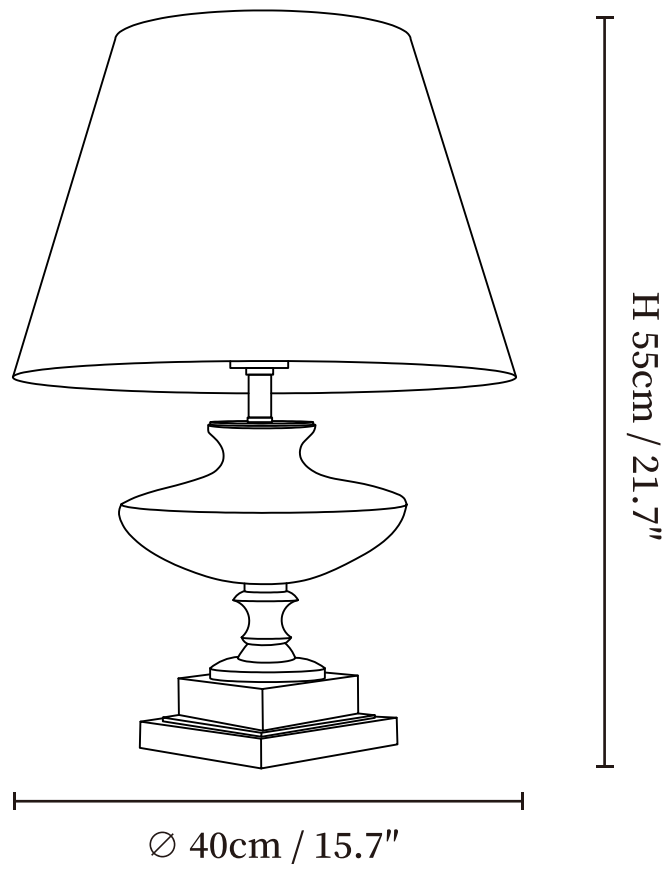

## SPECIFICATION DETAILS

\*For custom options, consult factory for details

<b>Fixture Dimensions</b>	Ø 15.7" x H 21.7"
<b>Light source</b>	E26 or E27.
<b>Wattage</b>	Max 40W incandescent bulb or LED equivalent.
<b>Voltage</b>	AC 110-240V
<b>Dimming</b>	Compatible with dimmable bulbs (bulb not included)
<b>Control method</b>	In line ON / OFF switch.
<b>Finishes</b>	Walnut Color, Black.
<b>Shade Details</b>	White.
<b>Material</b>	Wood, Fabric, Metal.
<b>Cord Length</b>	Supplied with switched plug cord, length ~59" (150cm).