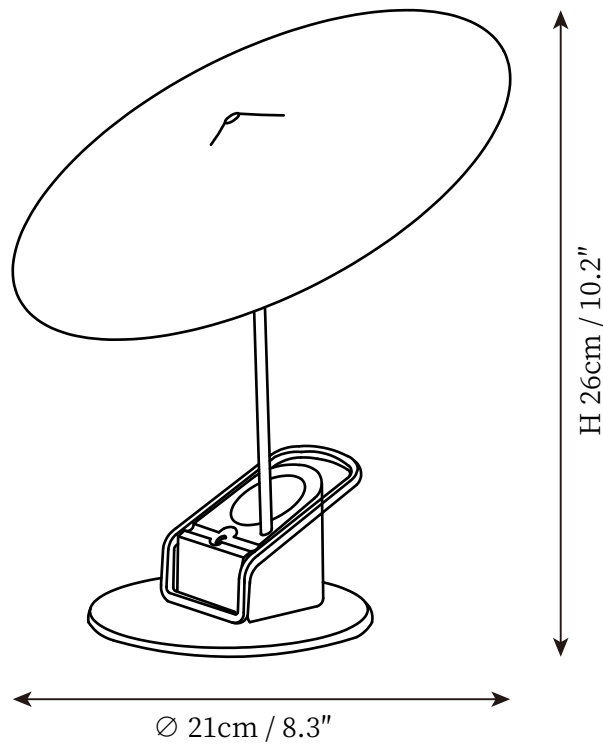

SPECIFICATION SHEET

SPECIFICATION DETAILS

*For custom options, consult factory for details

Fixture Dimensions	D 8.3" x H 10.2"
Light source	Integrated LED
Wattage	~ 5W incandescent bulb or LED equivalent.
Voltage	AC 110-240V
Dimming	Not supported
Control method	In line ON / OFF switch.
CRI(Ra)	90+CRI
LED Rated Life	30000 hours
Color Temperature	Warm Light (3000K), Neutral Light (4000K), Cool Light (6000K)
Finishes	Red, Dark Blue, Lemon Yellow, Brown, Sky Blue, White, Black.
Shade Details	Red, Dark Blue, Lemon Yellow, Brown, Sky Blue, White, Black.
Material	Aluminum, Metal, Iron.
Cord Length	Supplied with switched plug cord, length ~59" (150cm).