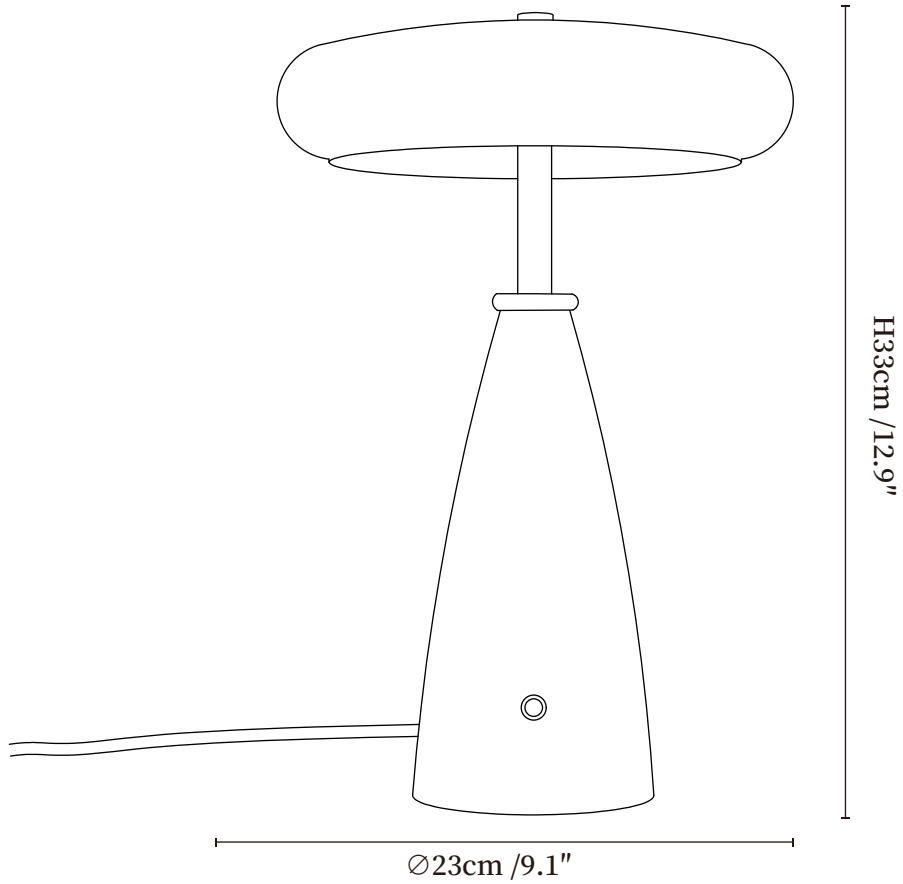

SPECIFICATION SHEET

SPECIFICATION DETAILS

*For custom options, consult factory for details

Fixture Dimensions	Ø 8.7" x H 9.8"
Light source	Integrated LED
Wattage	~6W
Voltage	AC 110-240V
Dimming	Not supported
CRI(Ra)	90+CRI
Control method	In line ON / OFF switch.
LED Rated Life	30000 hours
Color Temperature	Warm Light (3000K), Neutral Light (4000K), Cool Light (6000K)
Finishes	Walnut Wood, Gold.
Shade Details	Clear.
Material	Glass, Metal, Wood.
Cord Length	Supplied with switched plug cord, length ~59" (150cm).