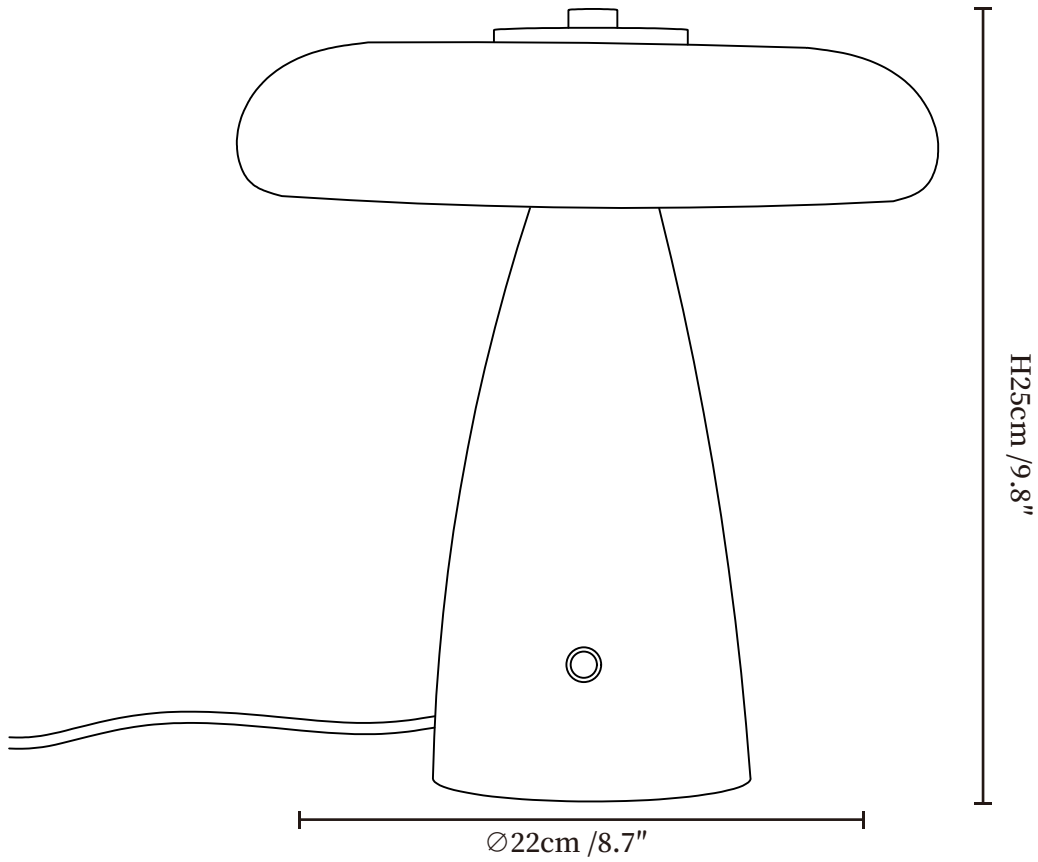

SPECIFICATION SHEET

SPECIFICATION DETAILS

*For custom options, consult factory for details

Fixture Dimensions	Ø 8.7" x H 9.8"
Light source	Integrated LED
Wattage	~6W
Voltage	AC 110-240V
Dimming	Not supported
CRI(Ra)	90+CRI
Control method	In line ON / OFF switch.
LED Rated Life	30000 hours
Color Temperature	Warm Light (3000K), Neutral Light (4000K), Cool Light (6000K)
Finishes	Walnut Wood, Gold.
Shade Details	Clear.
Material	Glass, Metal, Wood.
Cord Length	Supplied with switched plug cord, length ~59" (150cm).