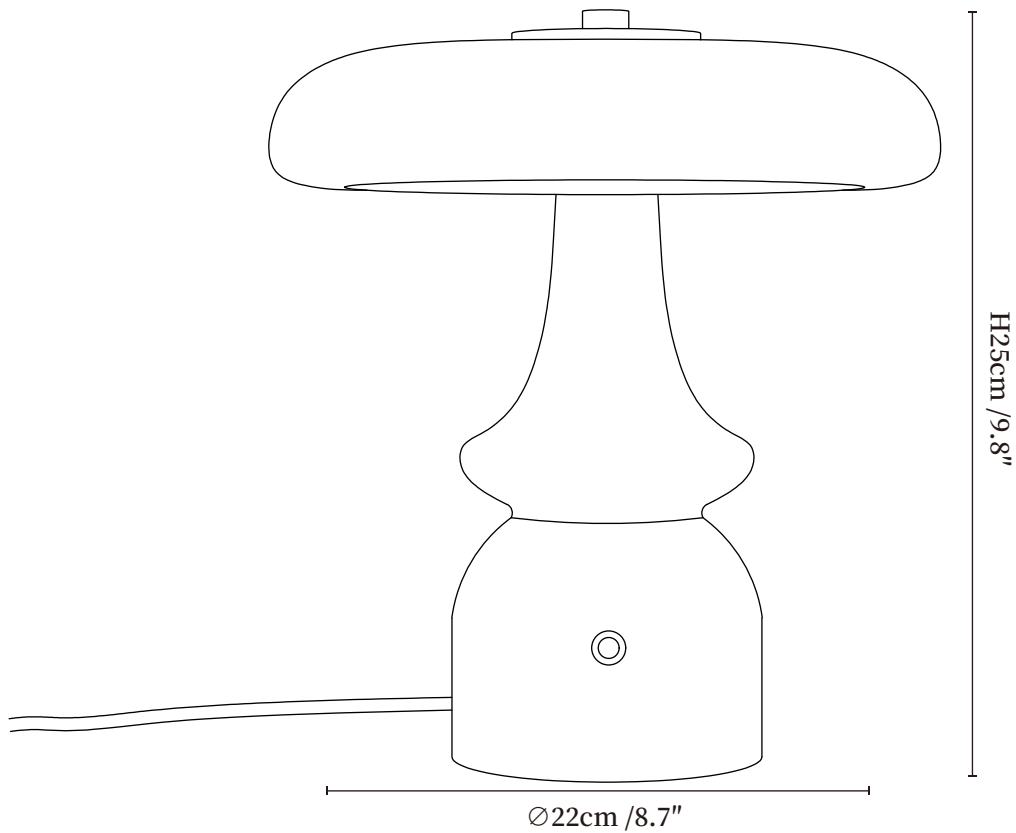

SPECIFICATION SHEET

SPECIFICATION DETAILS

*For custom options, consult factory for details

Fixture Dimensions	Ø 8.7" x H 9.8"
Light source	Integrated LED
Wattage	~6W
Voltage	AC 110-240V
Dimming	Not supported
CRI(Ra)	90+CRI
Control method	In line ON / OFF switch.
LED Rated Life	30000 hours
Color Temperature	Warm Light (3000K), Neutral Light (4000K), Cool Light (6000K)
Finishes	Walnut Wood, Gold.
Shade Details	Clear.
Material	Glass, Metal, Wood.
Cord Length	Supplied with switched plug cord, length ~59" (150cm).