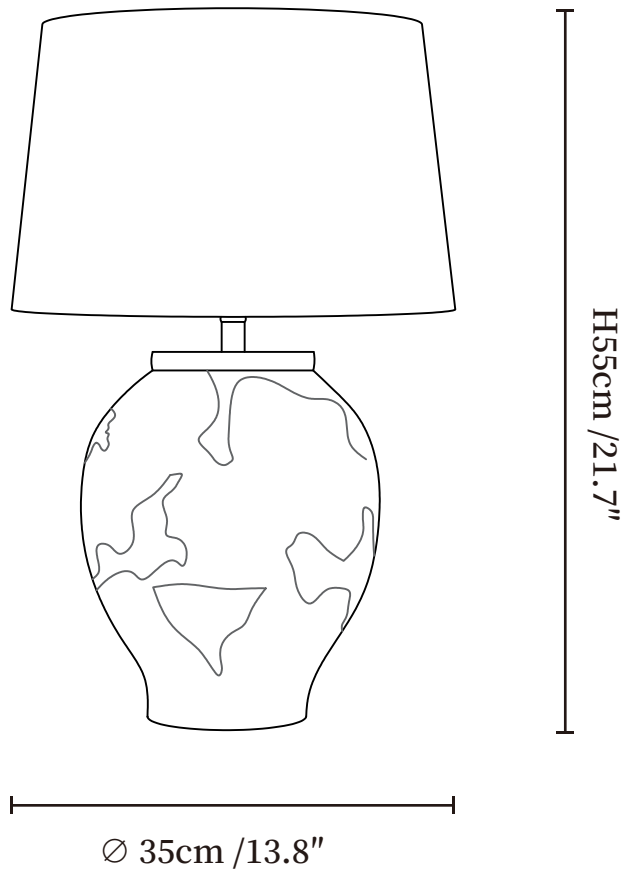

## SPECIFICATION DETAILS

\*For custom options, consult factory for details

<b>Fixture Dimensions</b>	Ø 13.8" x H 21.7"
<b>Light source</b>	E26 or E27 (bulb not included)
<b>Wattage</b>	MAX 40W incandescent bulb or LED equivalent.
<b>Voltage</b>	AC 110-240V
<b>Dimming</b>	Compatible with dimmable bulbs (bulb not included)
<b>Control method</b>	In line ON / OFF switch.
<b>Finishes</b>	White & Black
<b>Shade Details</b>	White
<b>Material</b>	Metal, Fabric, Ceramics
<b>Cord Length</b>	Supplied with switched plug cord, length ~59" (150cm).