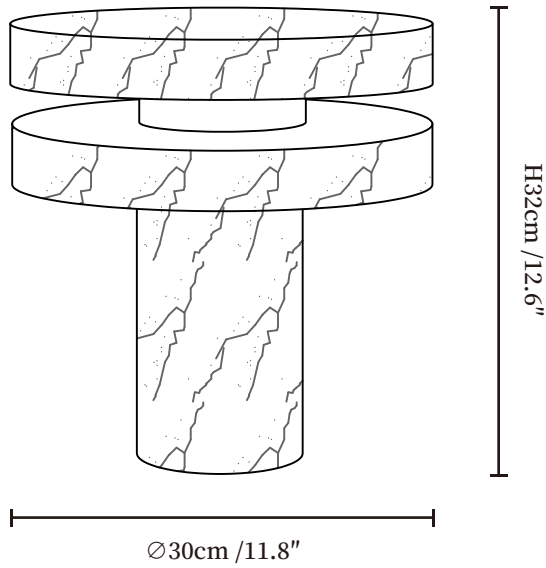

## SPECIFICATION DETAILS

\*For custom options, consult factory for details

<b>Fixture Dimensions</b>	Ø 11.8" x H 12.6"
<b>Light source</b>	Integrated LED
<b>Wattage</b>	~6W
<b>Voltage</b>	AC 110-240V
<b>Dimming</b>	Not supported
<b>CRI(Ra)</b>	90+CRI
<b>Control method</b>	In line ON / OFF switch.
<b>LED Rated Life</b>	30000 hours
<b>Color Temperature</b>	Warm Light (3000K), Neutral Light (4000K), Cool Light (6000K)
<b>Finishes</b>	Bulgari Red & White.
<b>Shade Details</b>	Bulgari Red & White.
<b>Material</b>	Metal, Marble.
<b>Cord Length</b>	Supplied with switched plug cord, length ~59" (150cm).