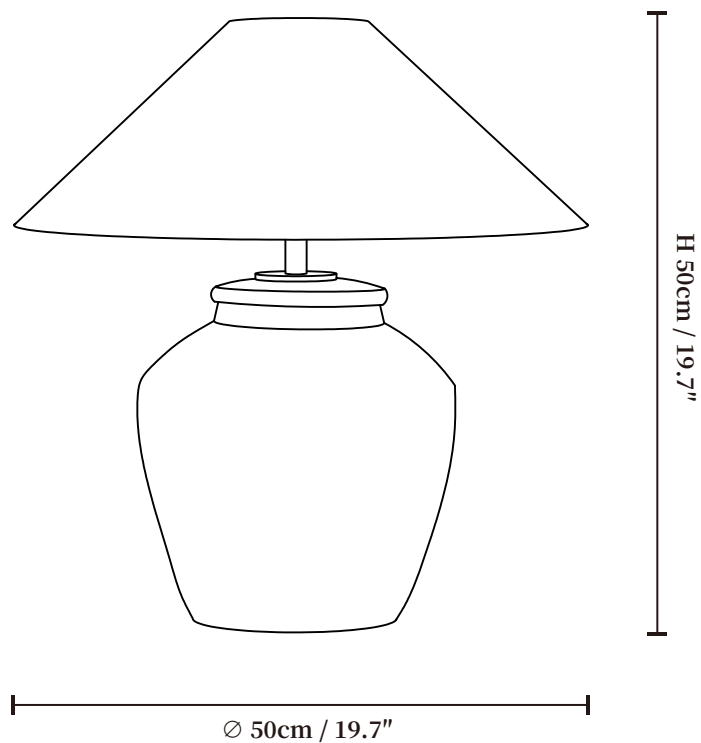

SPECIFICATION SHEET

SPECIFICATION DETAILS

*For custom options, consult factory for details

Fixture Dimensions	Ø 19.7" x H 19.7"
Light source	E26 or E27 (bulb not included)
Wattage	MAX 40W incandescent bulb or LED equivalent.
Voltage	AC 110-240V
Dimming	Compatible with dimmable bulbs (bulb not included)
Control method	In line ON / OFF switch.
Finishes	Black Ceramic
Shade Details	Beige
Material	Metal, Fabric, Ceramics
Cord Length	Supplied with switched plug cord, length ~59" (150cm).