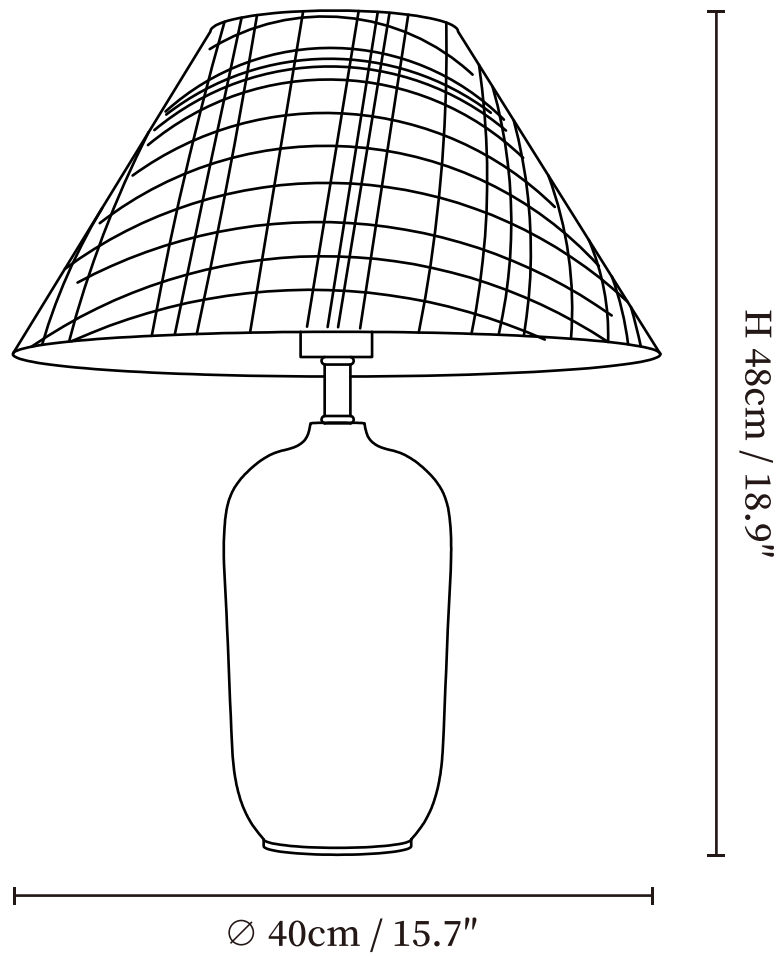

## SPECIFICATION DETAILS

\*For custom options, consult factory for details

<b>Fixture Dimensions</b>	Ø 15.7" x H 18.9"
<b>Light source</b>	E26 or E27.
<b>Wattage</b>	Max 40W incandescent bulb or LED equivalent.
<b>Voltage</b>	AC 110-240V
<b>Dimming</b>	Compatible with dimmable bulbs (bulb not included)
<b>Control method</b>	In line ON / OFF switch.
<b>Finishes</b>	Black, Walnut Color.
<b>Shade Details</b>	Green & beige plaid fabric, Black.
<b>Material</b>	Wood, Fabric, Metal.
<b>Cord Length</b>	Supplied with switched plug cord, length ~59" (150cm).