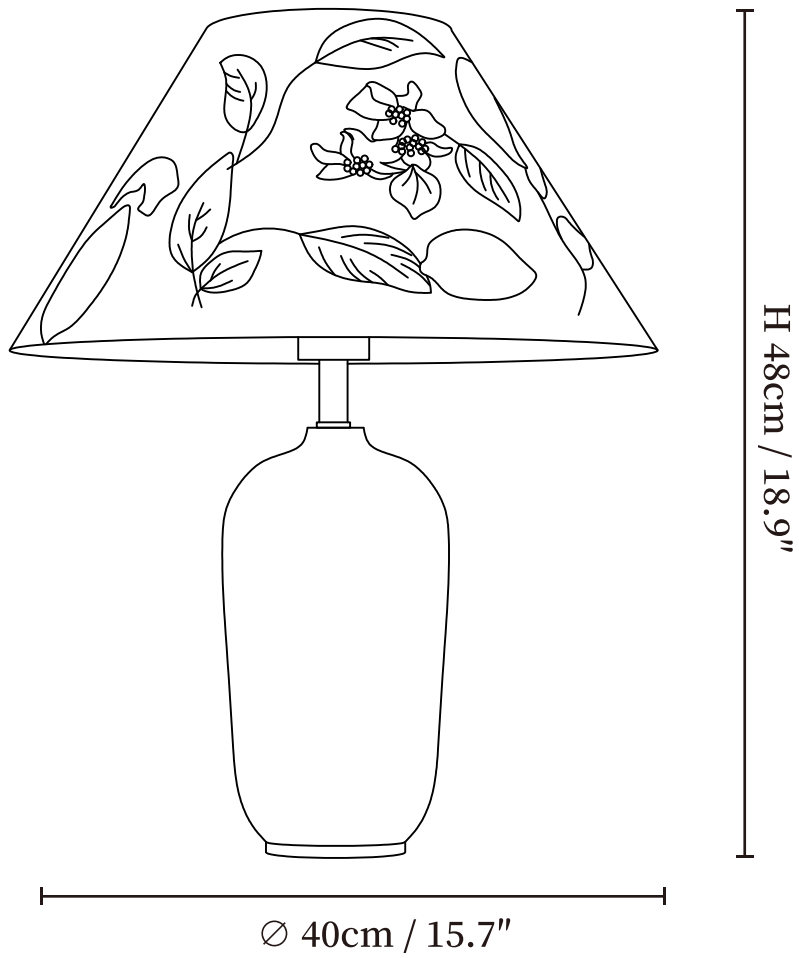

## SPECIFICATION DETAILS

\*For custom options, consult factory for details

<b>Fixture Dimensions</b>	Ø 15.7" x H 18.9"
<b>Light source</b>	E26 or E27.
<b>Wattage</b>	Max 40W incandescent bulb or LED equivalent.
<b>Voltage</b>	AC 110-240V
<b>Dimming</b>	Compatible with dimmable bulbs (bulb not included)
<b>Control method</b>	In line ON / OFF switch.
<b>Finishes</b>	Black, Walnut Color.
<b>Shade Details</b>	Green & beige plaid fabric, Black.
<b>Material</b>	Wood, Fabric, Metal.
<b>Cord Length</b>	Supplied with switched plug cord, length ~59" (150cm).