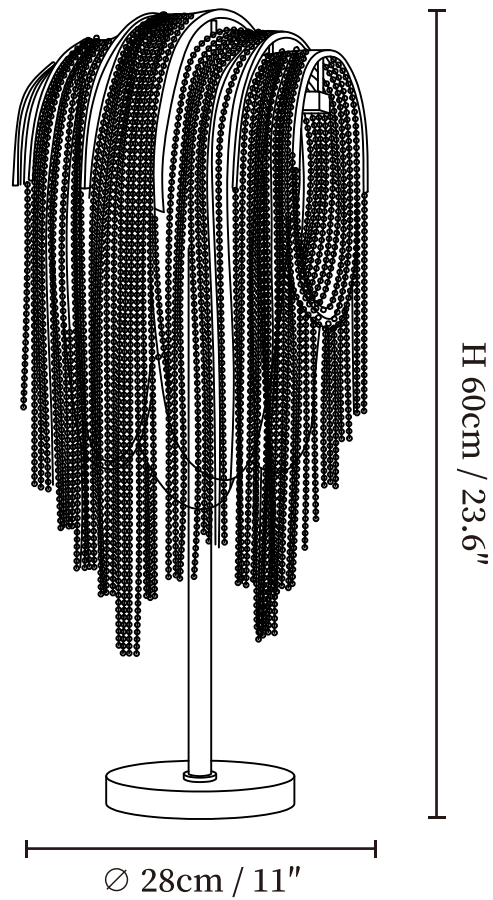

SPECIFICATION SHEET

SPECIFICATION DETAILS

*For custom options, consult factory for details

Fixture Dimensions	Ø 11" x H 23.6"
Light source	E14. (bulb not included)
Wattage	MAX 15W incandescent bulb or LED equivalent.
Voltage	AC 110-240V
Dimming	Compatible with dimmable bulbs (bulb not included)
Control method	In line ON / OFF switch.
Finishes	Gold, Chrome
Shade Details	Gold, Chrome
Material	Metal, Stainless steel, Aluminum chain.
Cord Length	Supplied with switched plug cord, length ~59" (150cm).