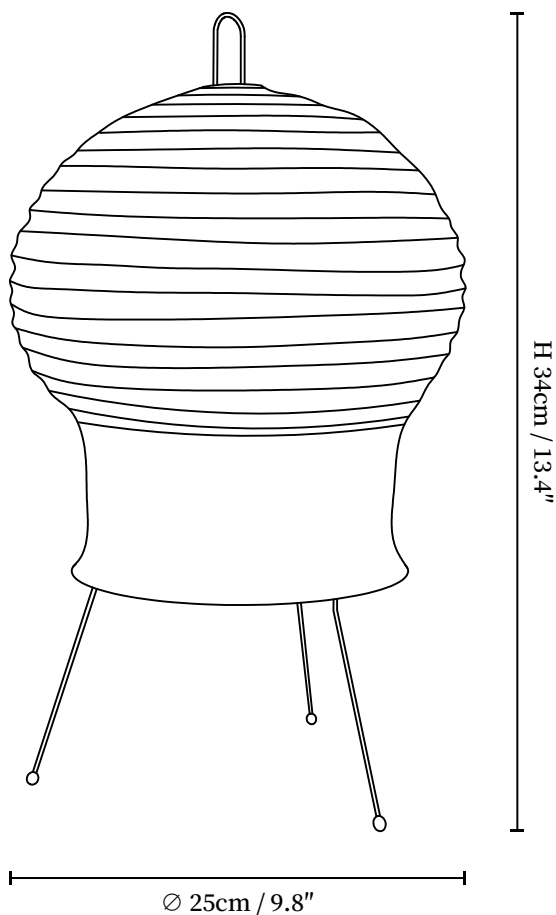

SPECIFICATION SHEET

SPECIFICATION DETAILS

*For custom options, consult factory for details

Fixture Dimensions	D 9.8" x H 13.4"
Light source	E26 or E27 (bulb not included)
Wattage	MAX 40W incandescent bulb or LED equivalent.
Voltage	AC 110-240V
Dimming	Compatible with dimmable bulbs (bulb not included)
Control method	In line ON / OFF switch.
Finishes	Black.
Shade Details	White.
Material	Rice paper, Metal, Iron
Cord Length	Supplied with switched plug cord, length ~59" (150cm).