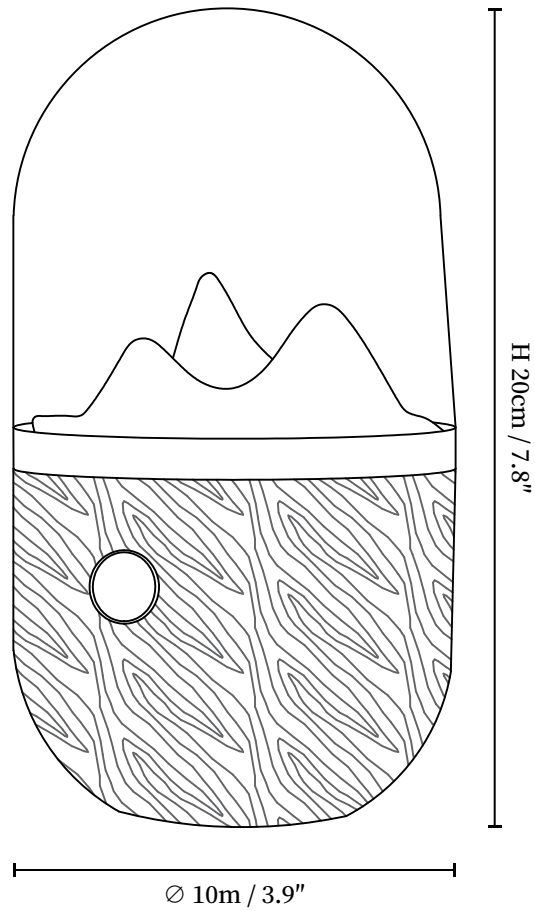

SPECIFICATION SHEET

SPECIFICATION DETAILS

*For custom options, consult factory for details

Fixture Dimensions	D 3.9" x H 7.8"
Light source	Integrated LED
Wattage	~6W
Voltage	AC 110-240V
Dimming	Not supported
CRI(Ra)	90+CRI
Control method	In line ON / OFF switch.
LED Rated Life	30000 hours
Color Temperature	Warm Light (3000K), Neutral Light (4000K), Cool Light (6000K)
Finishes	Wood Color, Walnut Color, Black.
Shade Details	Clear and White.
Material	Metal, Wood, Acrylic.