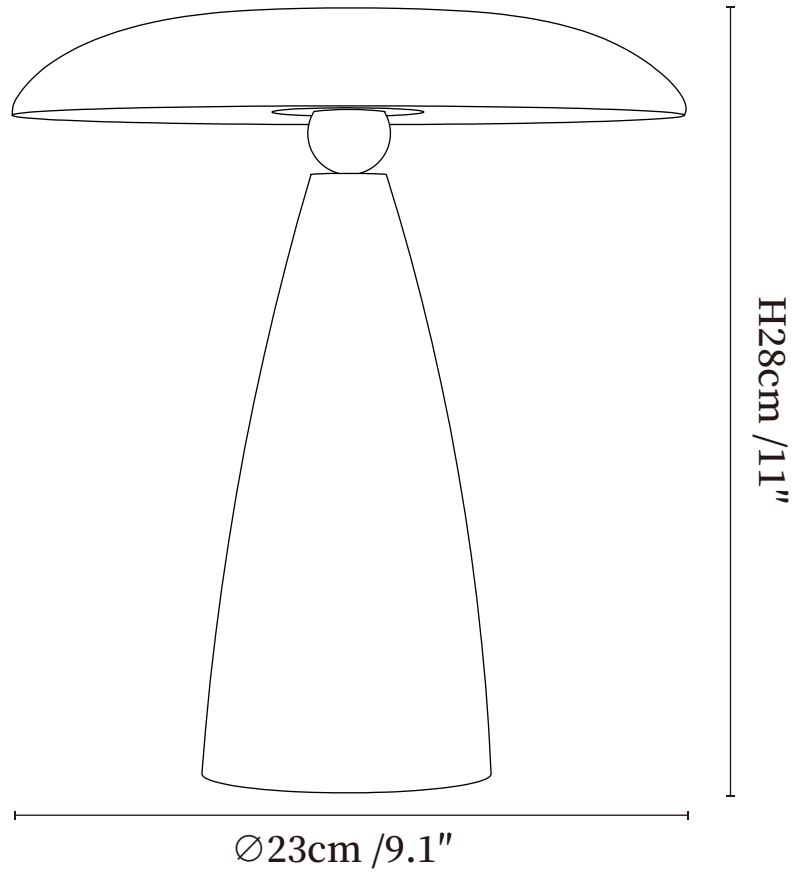

SPECIFICATION SHEET

SPECIFICATION DETAILS

*For custom options, consult factory for details

Fixture Dimensions	Ø 9.1" x H 11"
Light source	Integrated LED
Wattage	~6W
Voltage	AC 110-240V
Dimming	Not supported
CRI(Ra)	90+CRI
Control method	In line ON / OFF switch.
LED Rated Life	30000 hours
Color Temperature	Warm Light (3000K), Neutral Light (4000K), Cool Light (6000K)
Finishes	Walnut Color.
Shade Details	Clear.
Material	Wood, Metal, Acrylic.
Cord Length	Supplied with switched plug cord, length ~59" (150cm).