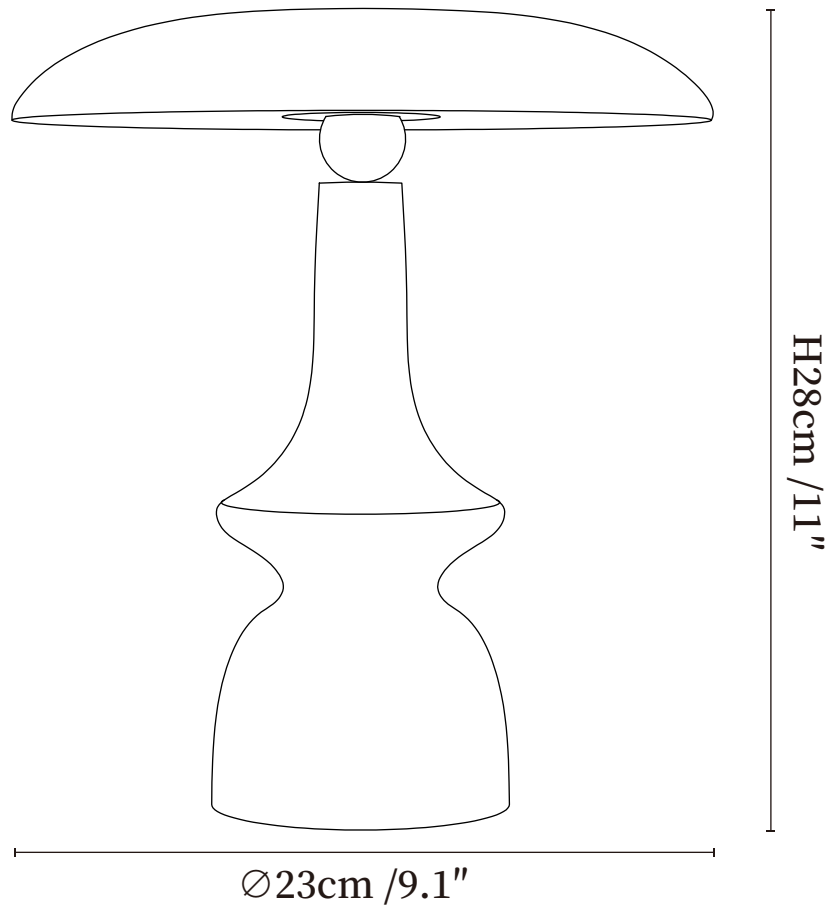

SPECIFICATION SHEET

SPECIFICATION DETAILS

*For custom options, consult factory for details

Fixture Dimensions	Ø 9.1" x H 11"
Light source	Integrated LED
Wattage	~6W
Voltage	AC 110-240V
Dimming	Not supported
CRI(Ra)	90+CRI
Control method	In line ON / OFF switch.
LED Rated Life	30000 hours
Color Temperature	Warm Light (3000K), Neutral Light (4000K), Cool Light (6000K)
Finishes	Walnut Color.
Shade Details	Clear.
Material	Wood, Metal, Acrylic.
Cord Length	Supplied with switched plug cord, length ~59" (150cm).