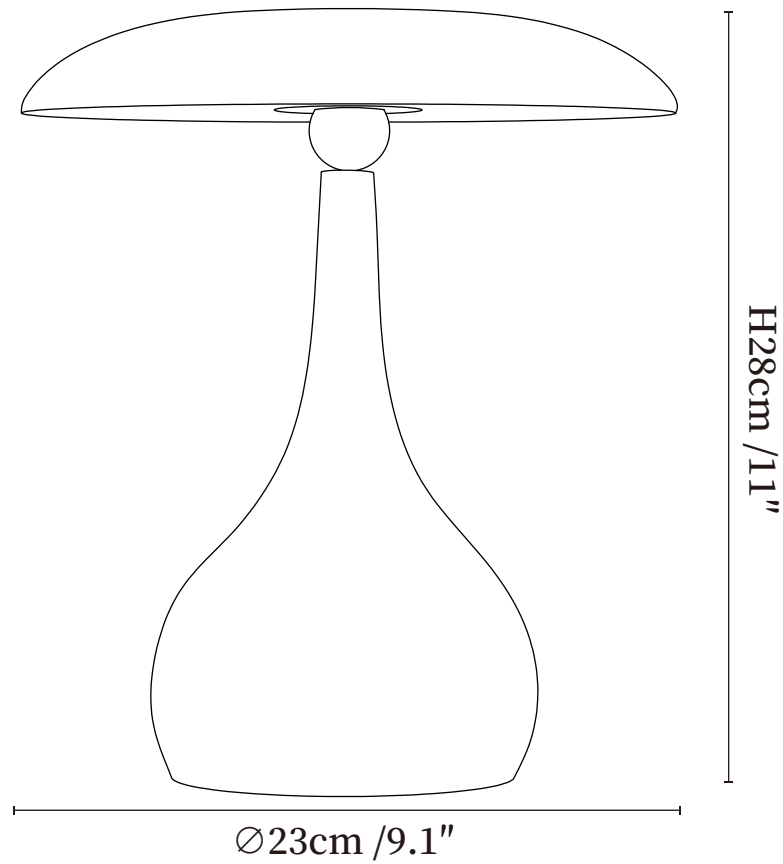

SPECIFICATION SHEET

SPECIFICATION DETAILS

*For custom options, consult factory for details

Fixture Dimensions	Ø 9.1" x H 11"
Light source	Integrated LED
Wattage	~6W
Voltage	AC 110-240V
Dimming	Not supported
CRI(Ra)	90+CRI
Control method	In line ON / OFF switch.
LED Rated Life	30000 hours
Color Temperature	Warm Light (3000K), Neutral Light (4000K), Cool Light (6000K)
Finishes	Walnut Color.
Shade Details	Clear.
Material	Wood, Metal, Acrylic.
Cord Length	Supplied with switched plug cord, length ~59" (150cm).