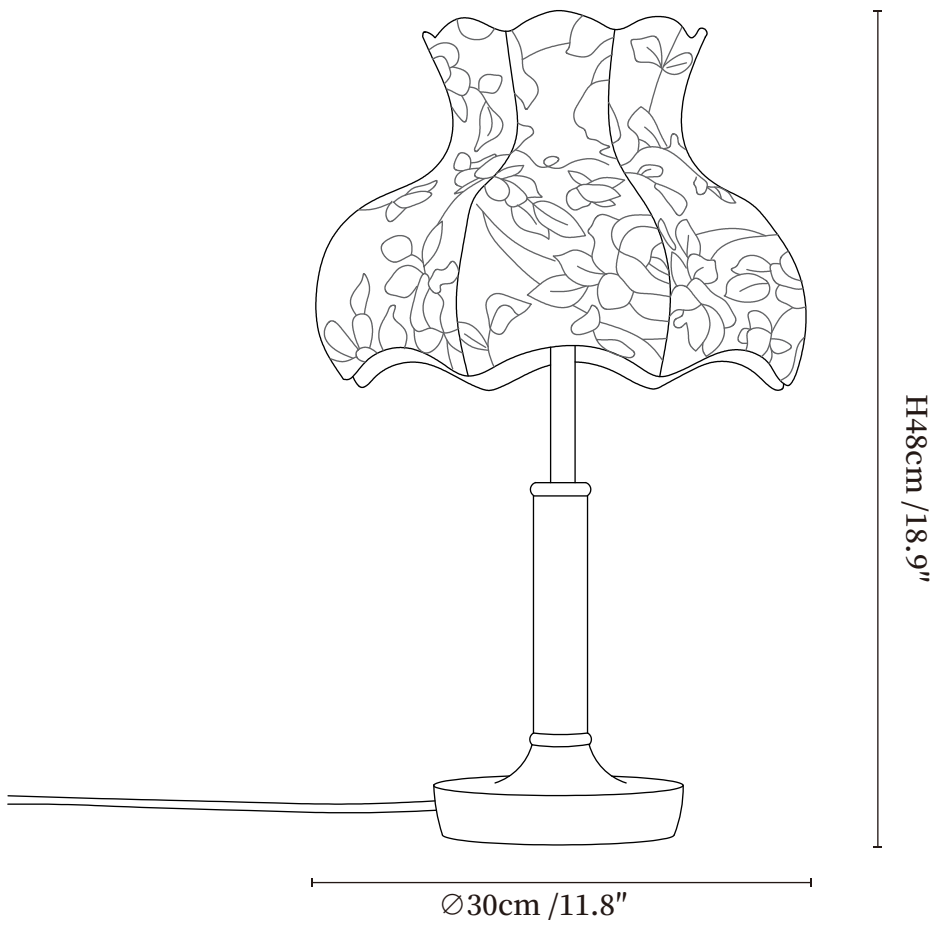

# SPECIFICATION SHEET

---

## SPECIFICATION DETAILS

\*For custom options, consult factory for details

<b>Fixture Dimensions</b>	Ø 11.8" x H 18.9"
<b>Light source</b>	E26 or E27(bulb not included)
<b>Wattage</b>	MAX 40W incandescent bulb or LED equivalent.
<b>Voltage</b>	AC 110-240V
<b>Dimming</b>	Compatible with dimmable bulbs (bulb not included)
<b>Control method</b>	In line ON / OFF switch.
<b>Finishes</b>	Walnut Wood.
<b>Shade Details</b>	White, Pink.
<b>Material</b>	Fabric, Metal, Wood.
<b>Cord Length</b>	Supplied with switched plug cord, length ~59" (150cm).