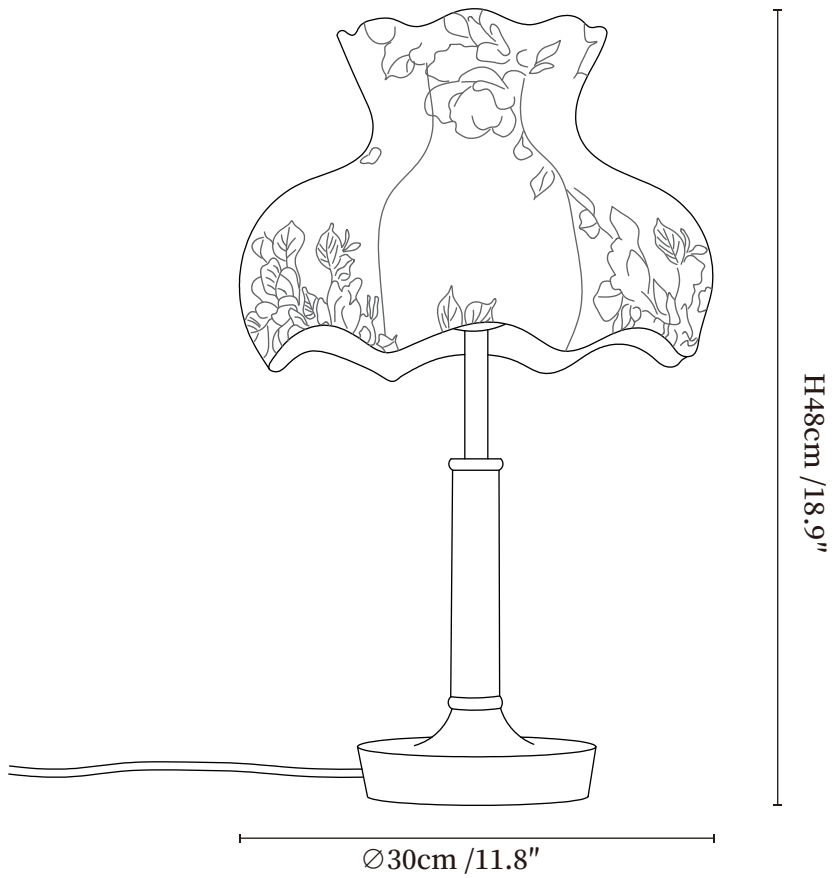

# SPECIFICATION SHEET

---

## SPECIFICATION DETAILS

\*For custom options, consult factory for details

<b>Fixture Dimensions</b>	Ø 11.8" x H 18.9"
<b>Light source</b>	E26 or E27(bulb not included)
<b>Wattage</b>	MAX 40W incandescent bulb or LED equivalent.
<b>Voltage</b>	AC 110-240V
<b>Dimming</b>	Compatible with dimmable bulbs (bulb not included)
<b>Control method</b>	In line ON / OFF switch.
<b>Finishes</b>	Walnut Wood.
<b>Shade Details</b>	White, Pink.
<b>Material</b>	Fabric, Metal, Wood.
<b>Cord Length</b>	Supplied with switched plug cord, length ~59" (150cm).