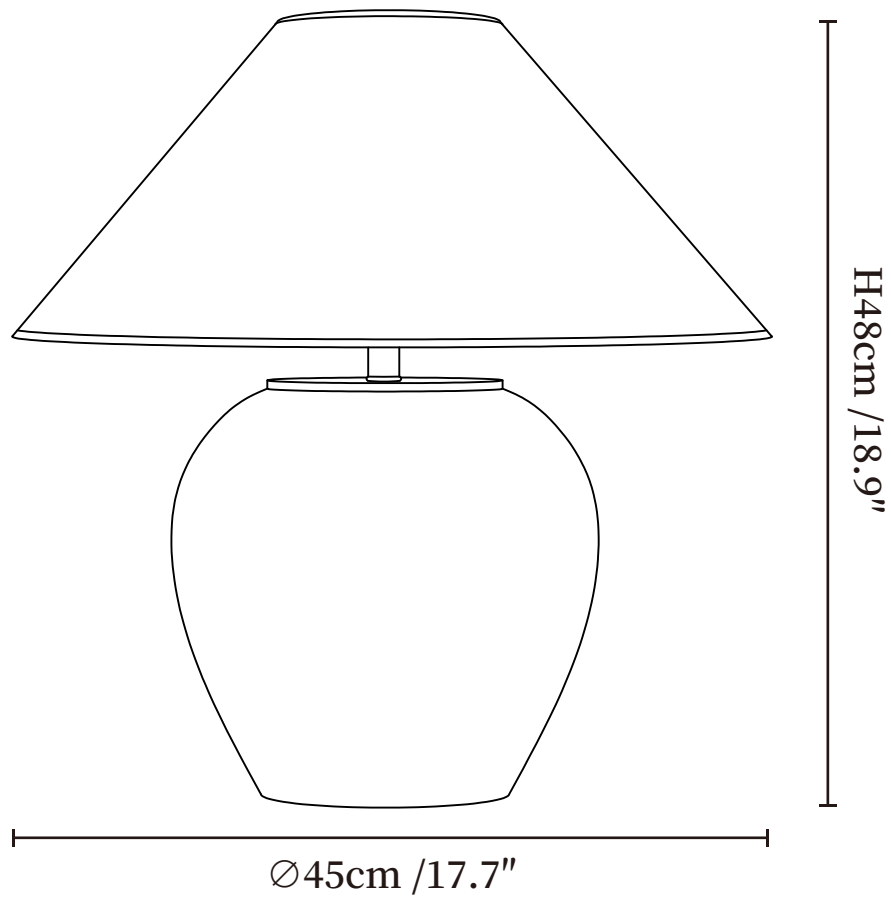

SPECIFICATION SHEET

SPECIFICATION DETAILS

*For custom options, consult factory for details

Fixture Dimensions	17.7" x H 18.9"
Light source	E26 or E27 (bulb not included)
Wattage	MAX 40W incandescent bulb or LED equivalent.
Voltage	AC 110-240V
Dimming	Compatible with dimmable bulbs (bulb not included)
Control method	In line ON / OFF switch.
Finishes	Terracotta color.
Shade Details	Beige.
Material	Metal, Fabric, Ceramics.
Cord Length	Supplied with switched plug cord, length ~59" (150cm).
