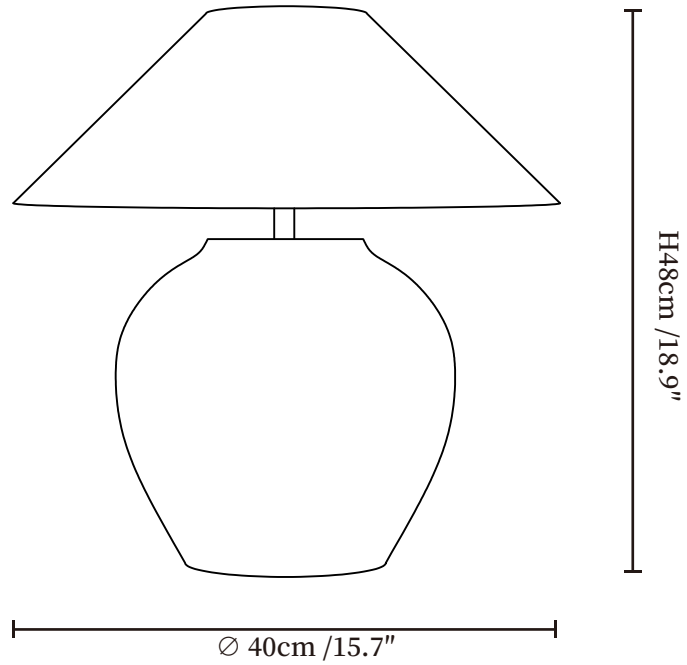

SPECIFICATION SHEET

SPECIFICATION DETAILS

*For custom options, consult factory for details

Fixture Dimensions	Ø 15.7" x H 18.9"
Light source	E26 or E27 (bulb not included)
Wattage	MAX 40W incandescent bulb or LED equivalent.
Voltage	AC 110-240V
Dimming	Compatible with dimmable bulbs (bulb not included)
Control method	In line ON / OFF switch.
Finishes	White.
Shade Details	Beige.
Material	Metal, Fabric, Ceramics.
Cord Length	Supplied with switched plug cord, length ~59" (150cm).