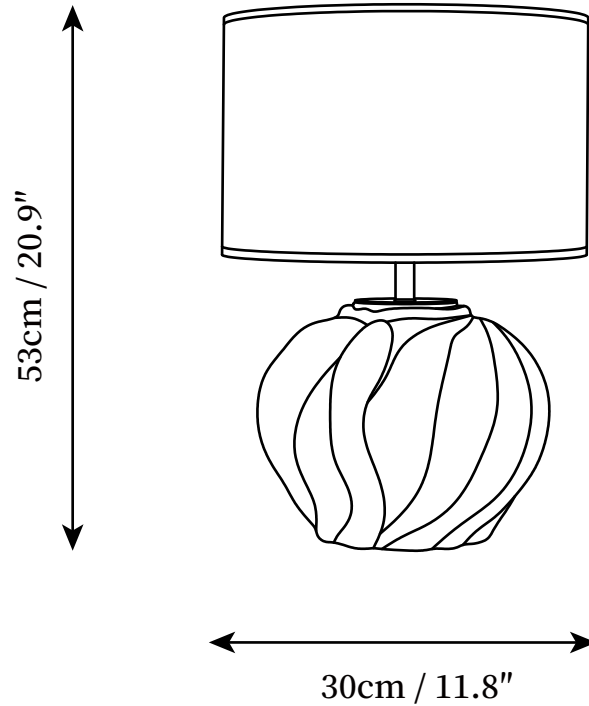

SPECIFICATION SHEET

SPECIFICATION DETAILS

*For custom options, consult factory for details

Fixture Dimensions	D 11.8" x H 20.9"
Light source	E26 or E27 (bulb not included)
Wattage	MAX 40W incandescent bulb or LED equivalent.
Voltage	AC 110-240V
Dimming	Compatible with dimmable bulbs (bulb not included)
Control method	In line ON / OFF switch.
Finishes	White
Shade Details	White
Material	Metal, Fabric, Ceramics
Cord Length	Supplied with switched plug cord, length ~59" (150cm).