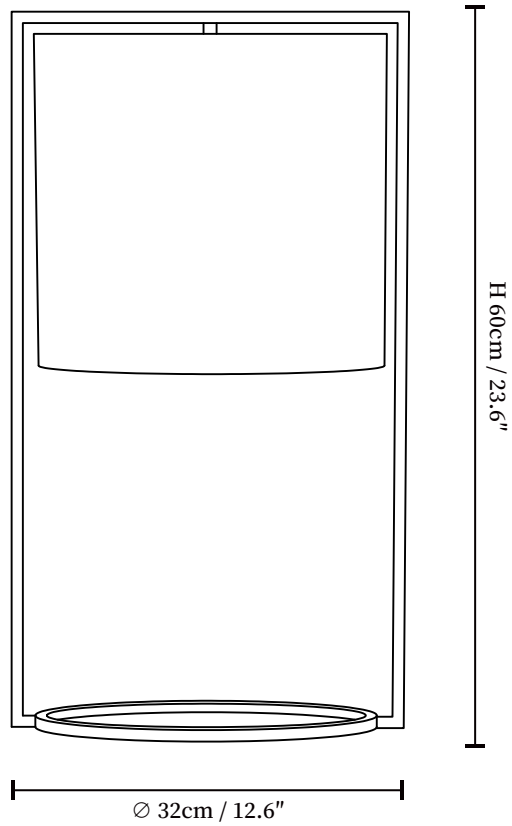

SPECIFICATION SHEET

SPECIFICATION DETAILS

*For custom options, consult factory for details

Fixture Dimensions	Ø 12.6" x H 23.6"
Light source	E26 or E27 (bulb not included)
Wattage	MAX 40W incandescent bulb or LED equivalent.
Voltage	AC 110-240V
Dimming	Compatible with dimmable bulbs (bulb not included)
Control method	In line ON / OFF switch.
Finishes	Black
Shade Details	White
Material	Metal, Fabric
Cord Length	Supplied with switched plug cord, length ~59" (150cm).