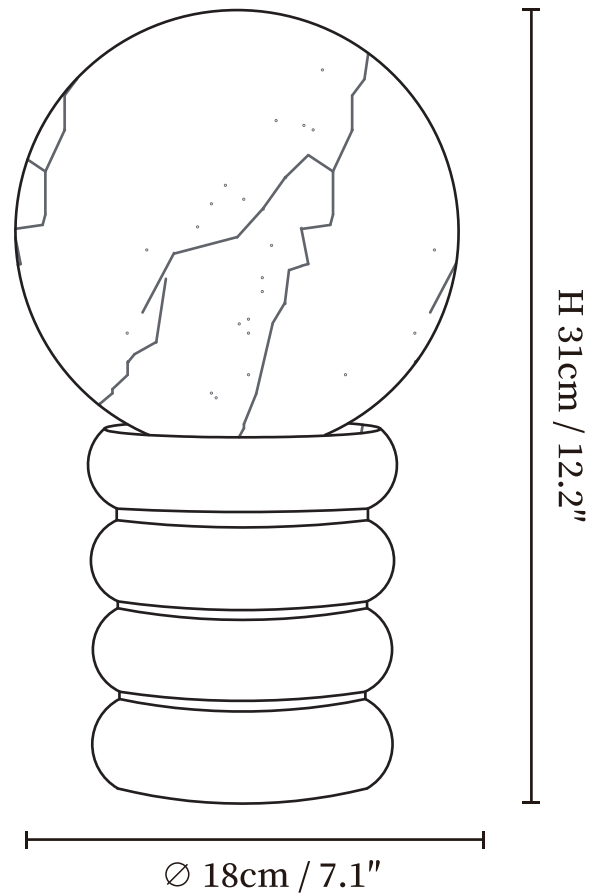

# SPECIFICATION SHEET

---

## SPECIFICATION DETAILS

\*For custom options, consult factory for details

<b>Fixture Dimensions</b>	Ø 7.1" x H 12.2"
<b>Light source</b>	E26 or E27.
<b>Wattage</b>	Max 40W incandescent bulb or LED equivalent.
<b>Voltage</b>	AC 110-240V
<b>Dimming</b>	Compatible with dimmable bulbs (bulb not included)
<b>Control method</b>	In line ON / OFF switch.
<b>Finishes</b>	Walnut Color.
<b>Shade Details</b>	White.
<b>Material</b>	Wood, Acrylic, Metal.
<b>Cord Length</b>	Supplied with switched plug cord, length ~59" (150cm).