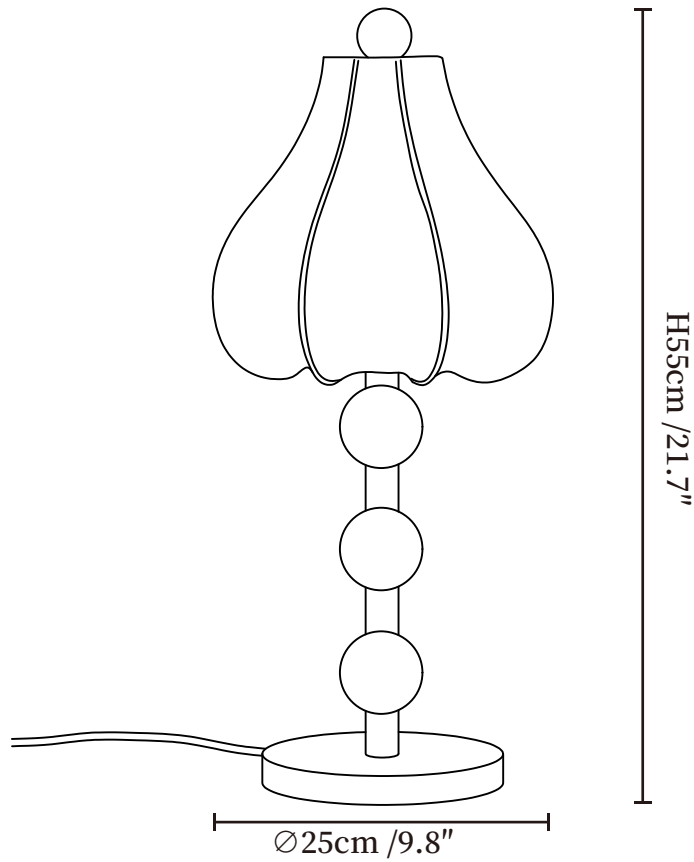

SPECIFICATION SHEET

SPECIFICATION DETAILS

*For custom options, consult factory for details

Fixture Dimensions	Ø 9.8" x H 21.7"
Light source	E26 or E27(bulb not included)
Wattage	MAX 40W incandescent bulb or LED equivalent.
Voltage	AC 110-240V
Dimming	Compatible with dimmable bulbs (bulb not included)
Control method	In line ON / OFF switch.
Finishes	Walnut Wood, Black.
Shade Details	White.
Material	Fabric, Metal, Wood.
Cord Length	Supplied with switched plug cord, length ~59" (150cm).