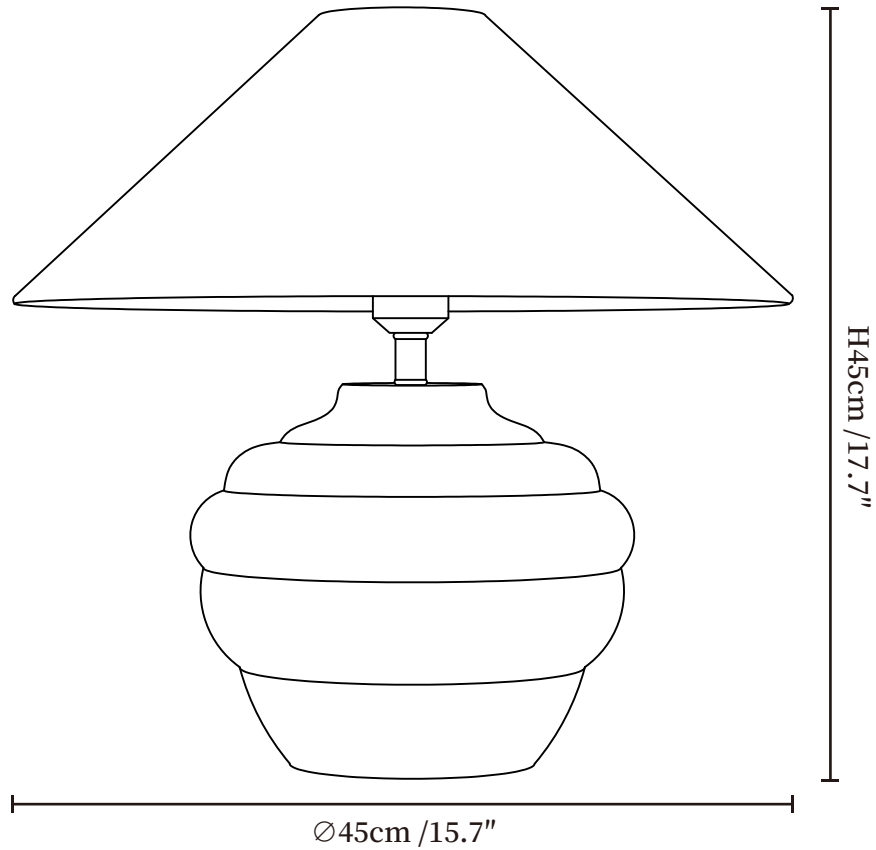

## SPECIFICATION DETAILS

\*For custom options, consult factory for details

<b>Fixture Dimensions</b>	Ø 17.7" x H 17.7"
<b>Light source</b>	E26 or E27 (bulb not included)
<b>Wattage</b>	MAX 40W incandescent bulb or LED equivalent.
<b>Voltage</b>	AC 110-240V
<b>Dimming</b>	Compatible with dimmable bulbs (bulb not included)
<b>Control method</b>	In line ON / OFF switch.
<b>Finishes</b>	Beige.
<b>Shade Details</b>	Beige.
<b>Material</b>	Metal, Fabric, Ceramics.
<b>Cord Length</b>	Supplied with switched plug cord, length ~59" (150cm).