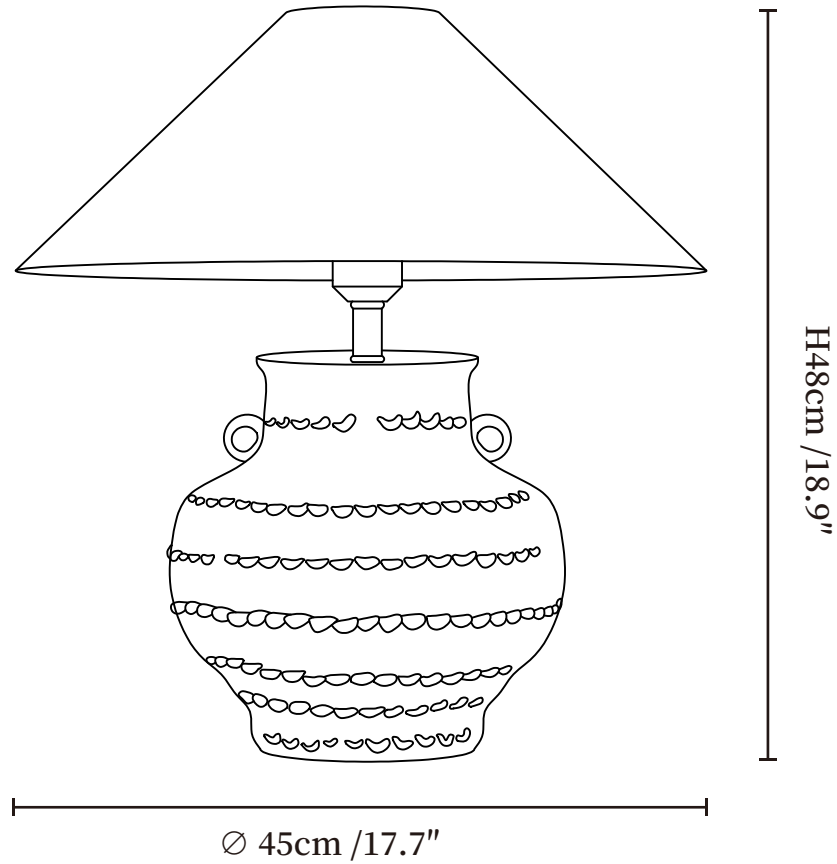

## SPECIFICATION DETAILS

\*For custom options, consult factory for details

<b>Fixture Dimensions</b>	Ø 17.7" x H 18.9"
<b>Light source</b>	E26 or E27 (bulb not included)
<b>Wattage</b>	MAX 40W incandescent bulb or LED equivalent.
<b>Voltage</b>	AC 110-240V
<b>Dimming</b>	Compatible with dimmable bulbs (bulb not included)
<b>Control method</b>	In line ON / OFF switch.
<b>Finishes</b>	Beige & Blue
<b>Shade Details</b>	Grey
<b>Material</b>	Metal, Fabric, Ceramics
<b>Cord Length</b>	Supplied with switched plug cord, length ~59" (150cm).