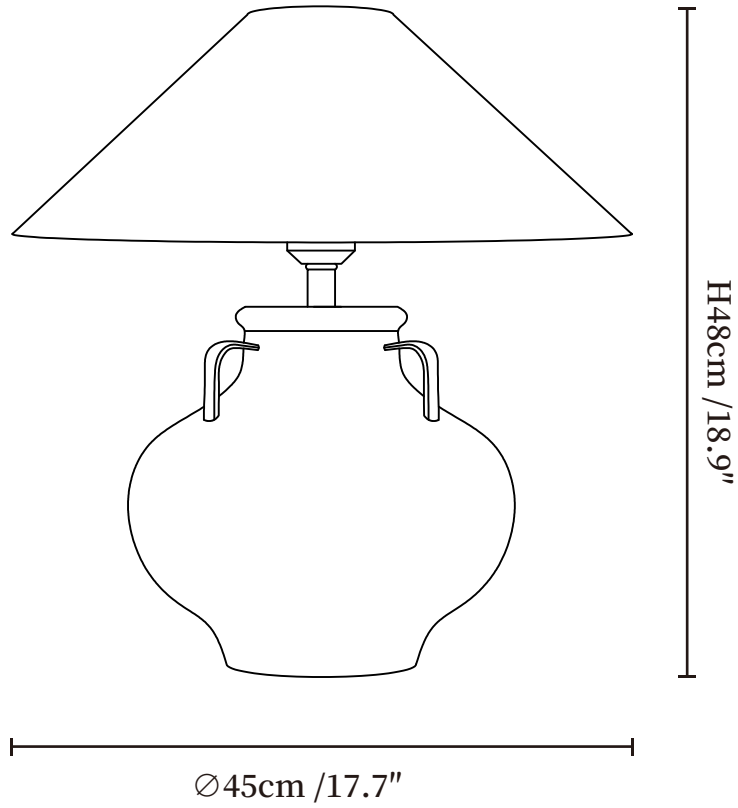

SPECIFICATION SHEET

SPECIFICATION DETAILS

*For custom options, consult factory for details

Fixture Dimensions	Ø 17.7" x H 18.9"
Light source	E26 or E27 (bulb not included)
Wattage	MAX 40W incandescent bulb or LED equivalent.
Voltage	AC 110-240V
Dimming	Compatible with dimmable bulbs (bulb not included)
Control method	In line ON / OFF switch.
Finishes	Black
Shade Details	Grey
Material	Metal, Fabric, Ceramics
Cord Length	Supplied with switched plug cord, length ~59" (150cm).