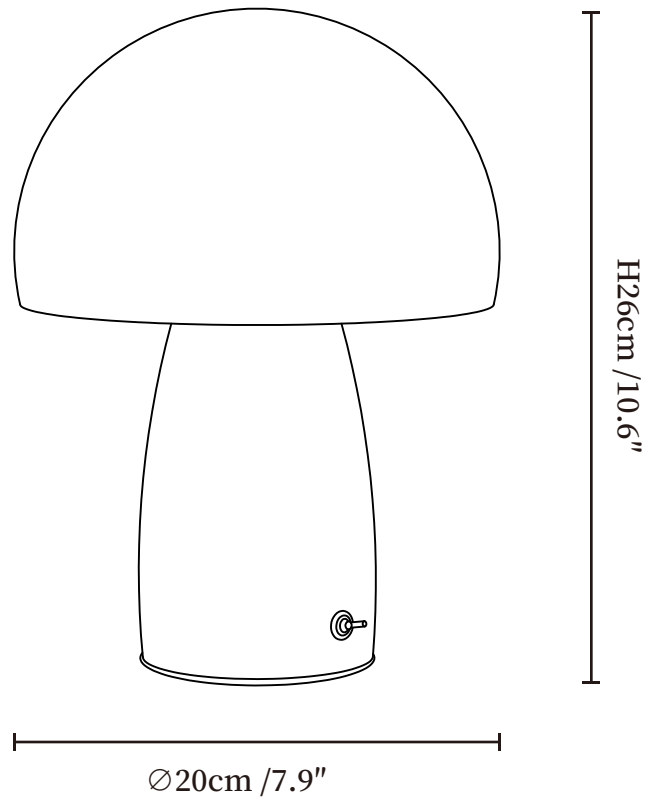

SPECIFICATION SHEET

SPECIFICATION DETAILS

*For custom options, consult factory for details

Fixture Dimensions	Ø 7.9" x H 10.2"
Light source	Integrated LED
Wattage	~6W
Voltage	AC 110-240V
Dimming	Not supported
CRI(Ra)	90+CRI
Control method	In line ON / OFF switch.
LED Rated Life	30000 hours
Color Temperature	Warm Light (3000K), Neutral Light (4000K), Cool Light (6000K)
Finishes	Walnut Wood
Shade Details	White
Material	Metal, Paper, Wood
Cord Length	Supplied with switched plug cord, length ~59" (150cm).