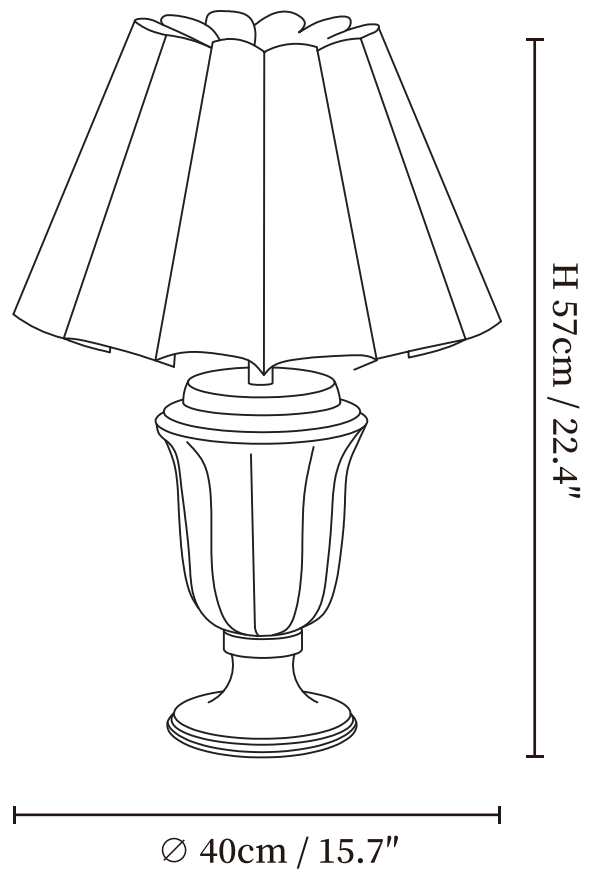

SPECIFICATION SHEET

SPECIFICATION DETAILS

*For custom options, consult factory for details

Fixture Dimensions	Ø 15.7" x H 22.4"
Light source	E26 or E27.
Wattage	Max 40W incandescent bulb or LED equivalent.
Voltage	AC 110-240V
Dimming	Compatible with dimmable bulbs (bulb not included)
Control method	In line ON / OFF switch.
Finishes	Walnut Color, Black.
Shade Details	White.
Material	Wood, Fabric, Metal.
Cord Length	Supplied with switched plug cord, length ~59" (150cm).
