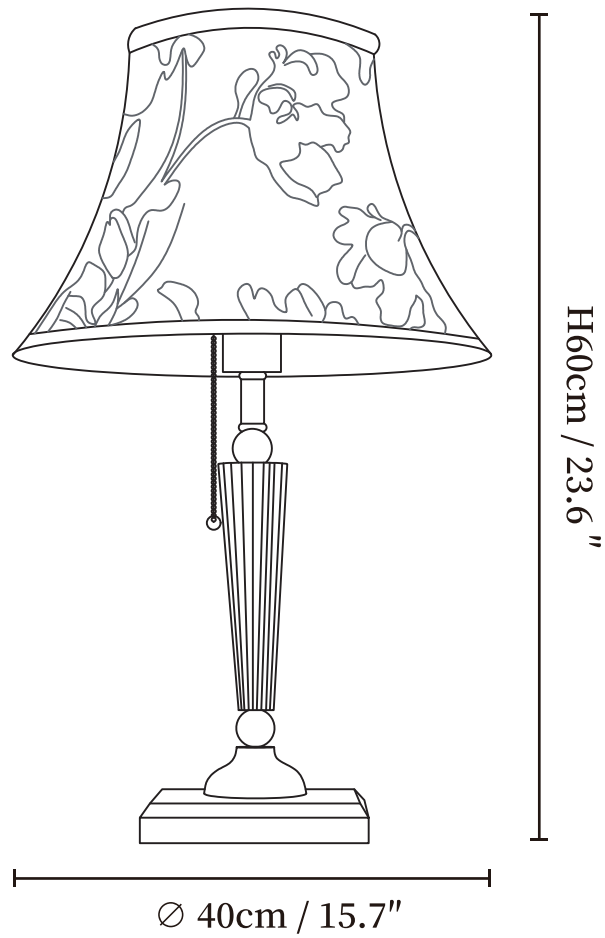

SPECIFICATION SHEET

SPECIFICATION DETAILS

*For custom options, consult factory for details

Fixture Dimensions	Ø 15.7" x H 23.6"
Light source	E26 or E27.
Wattage	Max 40W incandescent bulb or LED equivalent.
Voltage	AC 110-240V
Dimming	Compatible with dimmable bulbs (bulb not included)
Control method	In line ON / OFF switch.
Finishes	Gold, Walnut Color.
Shade Details	White.
Material	Wood, Fabric, Metal.
Cord Length	Supplied with switched plug cord, length ~59" (150cm).