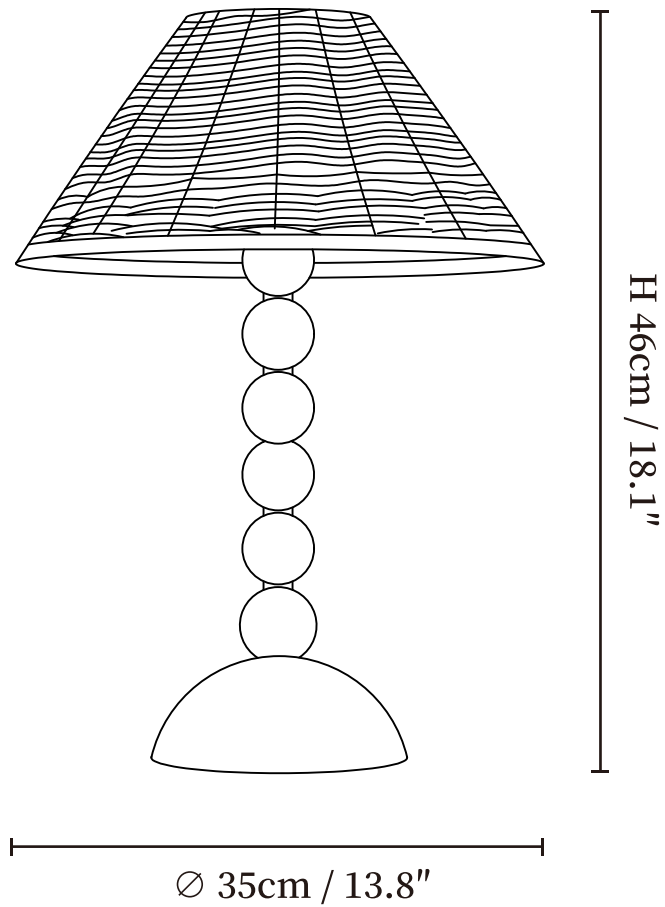

SPECIFICATION SHEET

SPECIFICATION DETAILS

*For custom options, consult factory for details

Fixture Dimensions	Ø 13.8" x H 18.1"
Light source	E26 or E27.
Wattage	Max 40W incandescent bulb or LED equivalent.
Voltage	AC 110-240V
Dimming	Compatible with dimmable bulbs (bulb not included)
Control method	In line ON / OFF switch.
Finishes	Walnut Color.
Shade Details	Natrue Rattan.
Material	Wood, Rattan, Metal.
Cord Length	Supplied with switched plug cord, length ~59" (150cm).