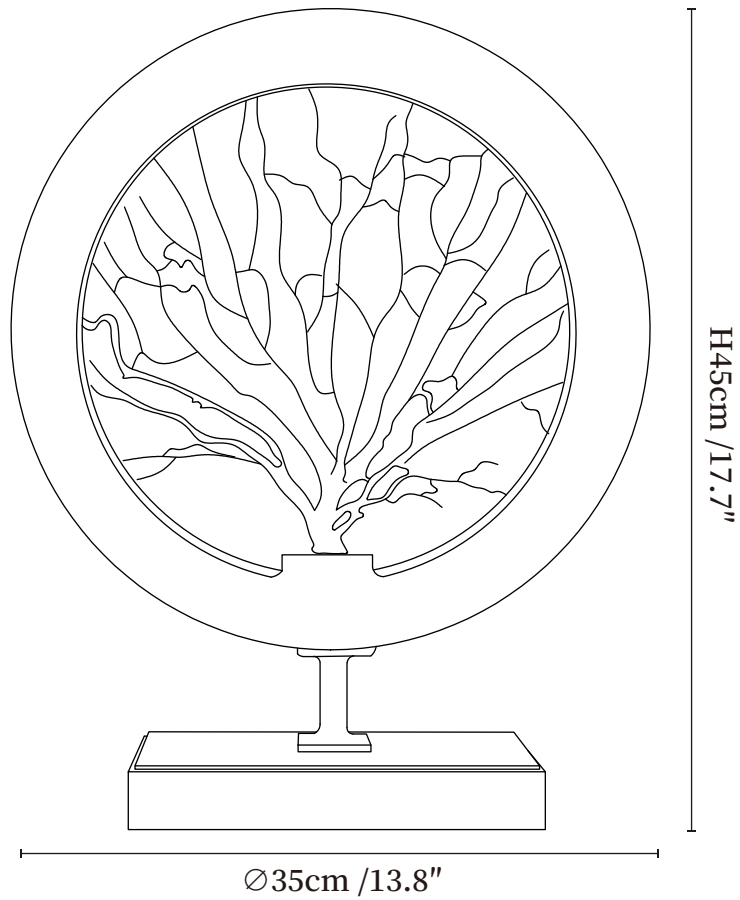

SPECIFICATION SHEET

SPECIFICATION DETAILS

*For custom options, consult factory for details

Fixture Dimensions	Ø 13.8" x H 17.7"
Light source	Integrated LED
Wattage	~6W
Voltage	AC 110-240V
Dimming	Not supported
CRI(Ra)	90+CRI
Control method	In line ON / OFF switch.
LED Rated Life	30000 hours
Color Temperature	Warm Light (3000K), Neutral Light (4000K), Cool Light (6000K)
Finishes	Wood color, Walnut color.
Shade Details	Wood color, Walnut color.
Material	Wood, Acrylic.
Cord Length	Supplied with switched plug cord, length ~59" (150cm).

SPECIFICATION SHEET

SPECIFICATION DETAILS

*For custom options, consult factory for details

Fixture Dimensions	Ø 18.1" x H 22.8"
Light source	Integrated LED
Wattage	~6W
Voltage	AC 110-240V
Dimming	Not supported
CRI(Ra)	90+CRI
Control method	In line ON / OFF switch.
LED Rated Life	30000 hours
Color Temperature	Warm Light (3000K), Neutral Light (4000K), Cool Light (6000K)
Finishes	Wood color, Walnut color.
Shade Details	Wood color, Walnut color.
Material	Wood, Acrylic.
Cord Length	Supplied with switched plug cord, length ~59" (150cm).