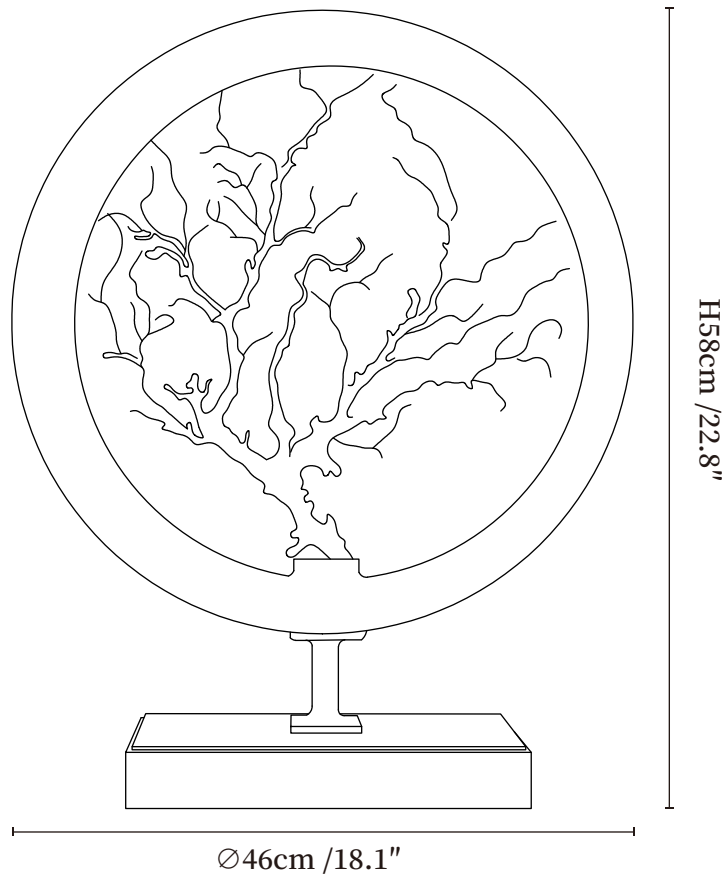

SPECIFICATION SHEET

SPECIFICATION DETAILS

*For custom options, consult factory for details

Fixture Dimensions	Ø 13.8" x H 17.7"
Light source	Integrated LED
Wattage	~6W
Voltage	AC 110-240V
Dimming	Not supported
CRI(Ra)	90+CRI
Control method	In line ON / OFF switch.
LED Rated Life	30000 hours
Color Temperature	Warm Light (3000K), Neutral Light (4000K), Cool Light (6000K)
Finishes	Wood color, Walnut color.
Shade Details	Wood color, Walnut color.
Material	Wood, Acrylic.
Cord Length	Supplied with switched plug cord, length ~59" (150cm).

SPECIFICATION SHEET

SPECIFICATION DETAILS

*For custom options, consult factory for details

Fixture Dimensions	Ø 18.1" x H 22.8"
Light source	Integrated LED
Wattage	~6W
Voltage	AC 110-240V
Dimming	Not supported
CRI(Ra)	90+CRI
Control method	In line ON / OFF switch.
LED Rated Life	30000 hours
Color Temperature	Warm Light (3000K), Neutral Light (4000K), Cool Light (6000K)
Finishes	Wood color, Walnut color.
Shade Details	Wood color, Walnut color.
Material	Wood, Acrylic.
Cord Length	Supplied with switched plug cord, length ~59" (150cm).