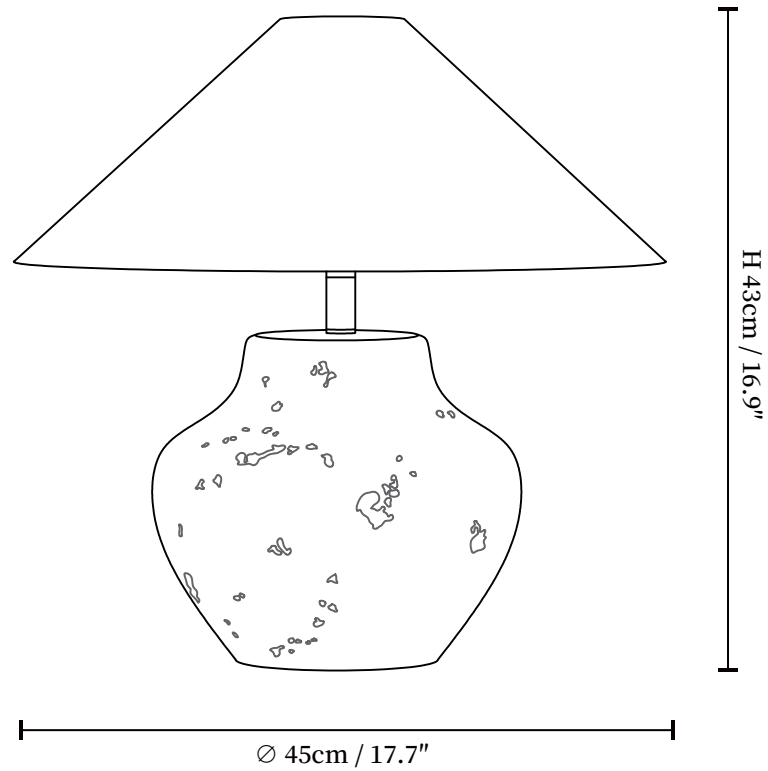

SPECIFICATION SHEET

SPECIFICATION DETAILS

*For custom options, consult factory for details

Fixture Dimensions	Ø 17.7" x H 16.9"
Light source	E26 or E27 (bulb not included)
Wattage	MAX 40W incandescent bulb or LED equivalent.
Voltage	AC 110-240V
Dimming	Compatible with dimmable bulbs (bulb not included)
Control method	In line ON / OFF switch.
Finishes	Distressed White Weathered Ceramic
Shade Details	Beige
Material	Metal, Fabric, Ceramics
Cord Length	Supplied with switched plug cord, length ~59" (150cm).