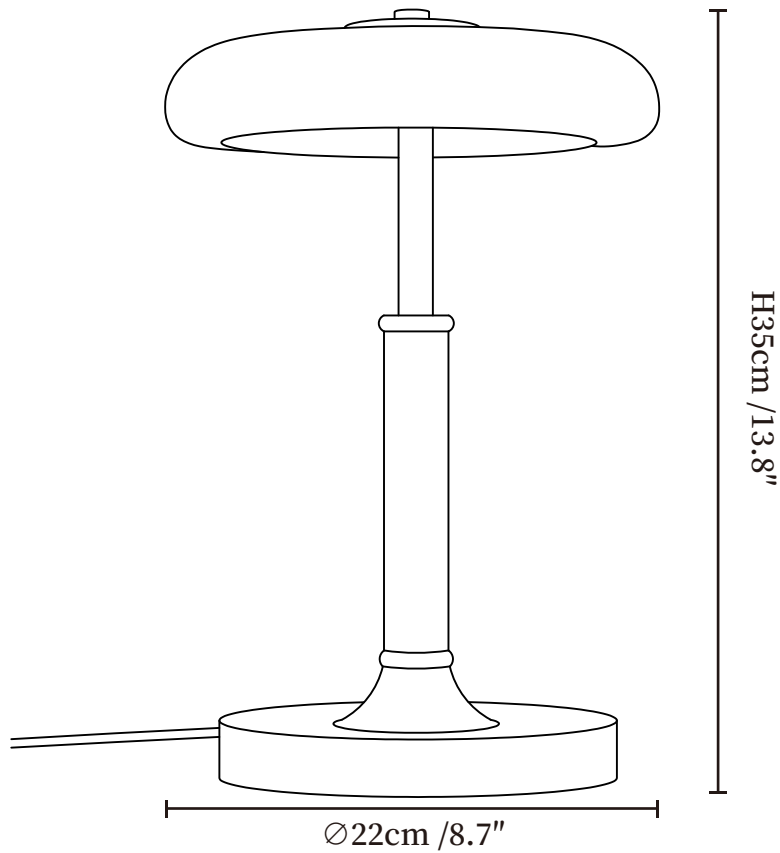

SPECIFICATION SHEET

SPECIFICATION DETAILS

*For custom options, consult factory for details

Fixture Dimensions	Ø 8.7" x H 13.8"
Light source	Integrated LED
Wattage	~6W
Voltage	AC 110-240V
Dimming	Not supported
CRI(Ra)	90+CRI
Control method	In line ON / OFF switch.
LED Rated Life	30000 hours
Color Temperature	Warm Light (3000K), Neutral Light (4000K), Cool Light (6000K)
Finishes	Walnut Wood.
Shade Details	Clear.
Material	Glass, Metal, Wood.
Cord Length	Supplied with switched plug cord, length ~59" (150cm).