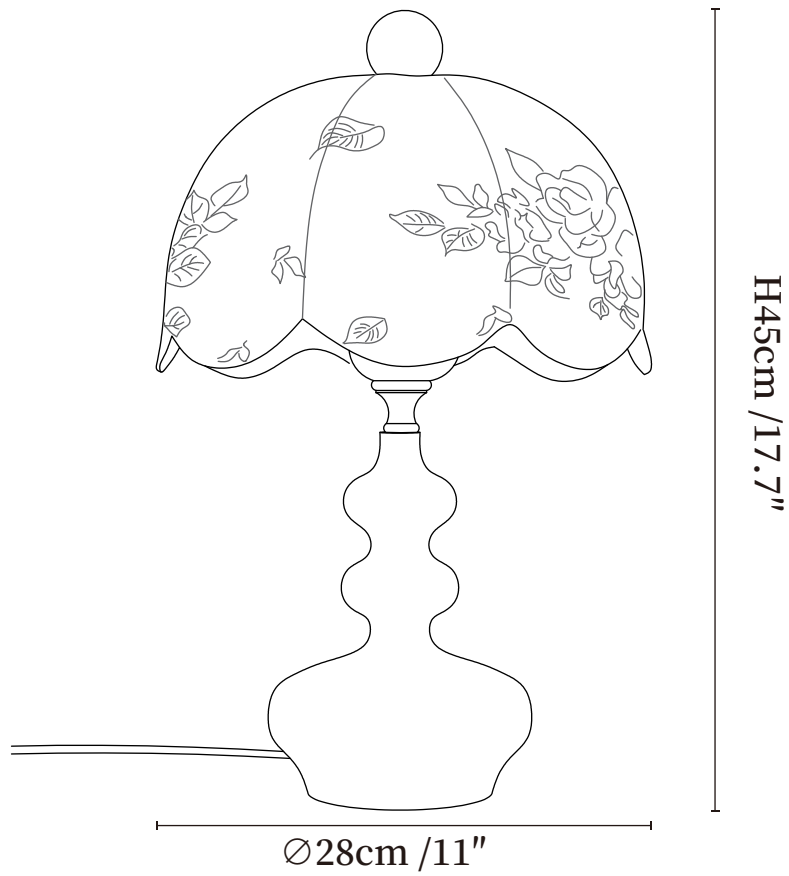

SPECIFICATION SHEET

SPECIFICATION DETAILS

*For custom options, consult factory for details

	Ø 11" x H 17.7"
Fixture Dimensions	
Light source	E26 or E27(bulb not included)
Wattage	MAX 40W incandescent bulb or LED equivalent.
Voltage	AC 110-240V
Dimming	Compatible with dimmable bulbs (bulb not included)
Control method	In line ON / OFF switch.
Finishes	Walnut Wood.
Shade Details	White.
Material	Fabric, Metal, Wood.
Cord Length	Supplied with switched plug cord, length ~59" (150cm).