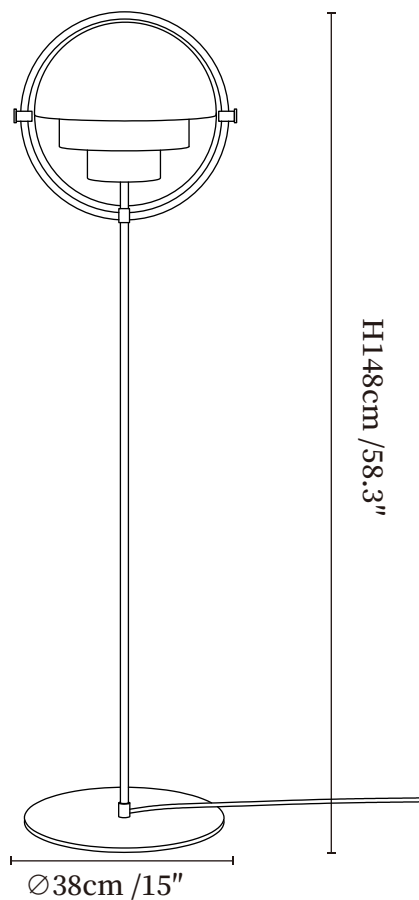

## SPECIFICATION DETAILS

\*For custom options, consult factory for details

---

<b>Fixture Dimensions</b>	Ø 15" x H 58.3"
<b>Light source</b>	E26 or E27 (bulb not included)
<b>Wattage</b>	MAX 40W incandescent bulb or LED equivalent.
<b>Voltage</b>	AC 110-240V
<b>Dimming</b>	Compatible with dimmable bulbs (bulb not included)
<b>Control method</b>	In line ON / OFF switch.
<b>Finishes</b>	Gold, Chrome, Gold & Black, Chrome & White.
<b>Shade Details</b>	Gold, Chrome, Gold & Black, Chrome & White.
<b>Material</b>	Metal.
<b>Cord Length</b>	Supplied with switched plug cord, length ~59" (150cm).