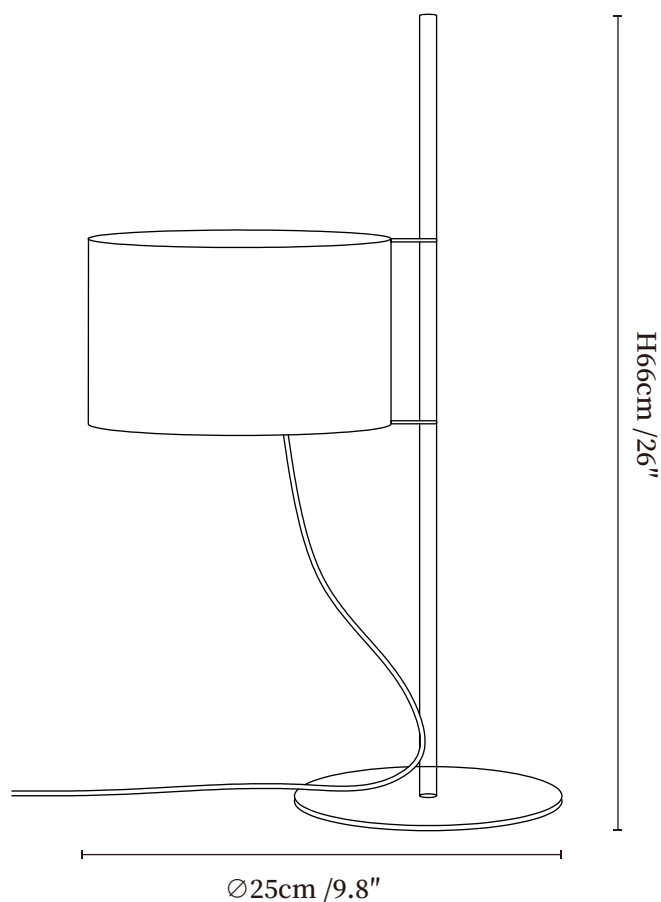

SPECIFICATION SHEET

SPECIFICATION DETAILS

*For custom options, consult factory for details

Fixture Dimensions	$\text{Ø} 9.8'' \times H 26''$
Light source	E26 or E27 (bulb not included)
Wattage	MAX 40W incandescent bulb or LED equivalent.
Voltage	AC 110-240V
Dimming	Compatible with dimmable bulbs (bulb not included)
Control method	In line ON / OFF switch.
Finishes	Nickel, Gold.
Shade Details	White.
Material	Metal, Fabric.
Cord Length	Supplied with switched plug cord, length ~59" (150cm).
