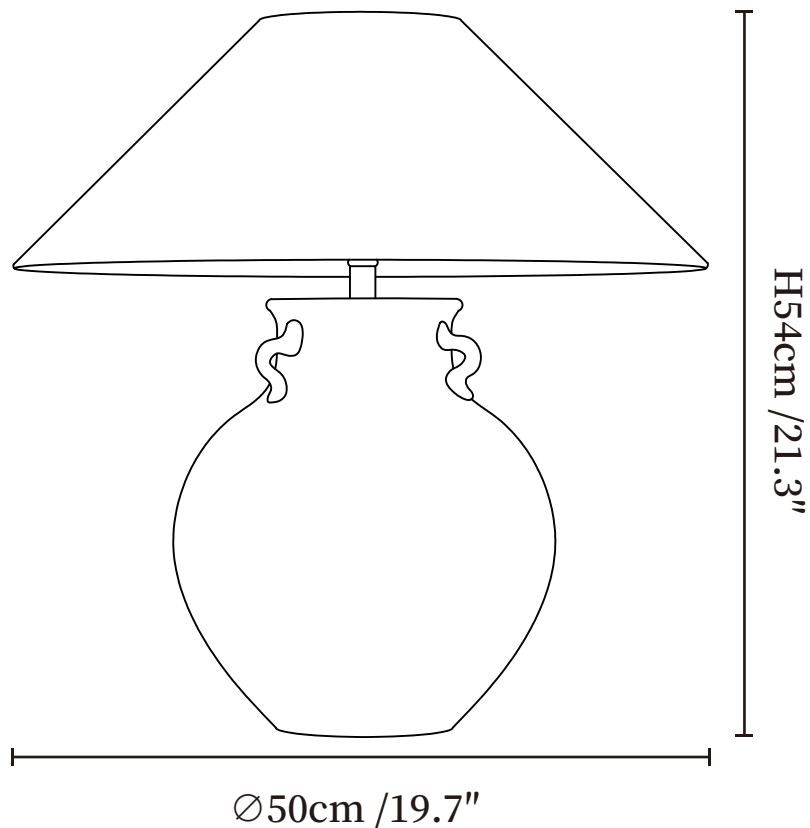

SPECIFICATION SHEET

SPECIFICATION DETAILS

*For custom options, consult factory for details

Fixture Dimensions	Ø 19.7" x H 21.3"
Light source	E26 or E27 (bulb not included)
Wattage	MAX 40W incandescent bulb or LED equivalent.
Voltage	AC 110-240V
Dimming	Compatible with dimmable bulbs (bulb not included)
Control method	In line ON / OFF switch.
Finishes	Terracotta color.
Shade Details	Beige.
Material	Metal, Fabric, Ceramics.
Cord Length	Supplied with switched plug cord, length ~59" (150cm).