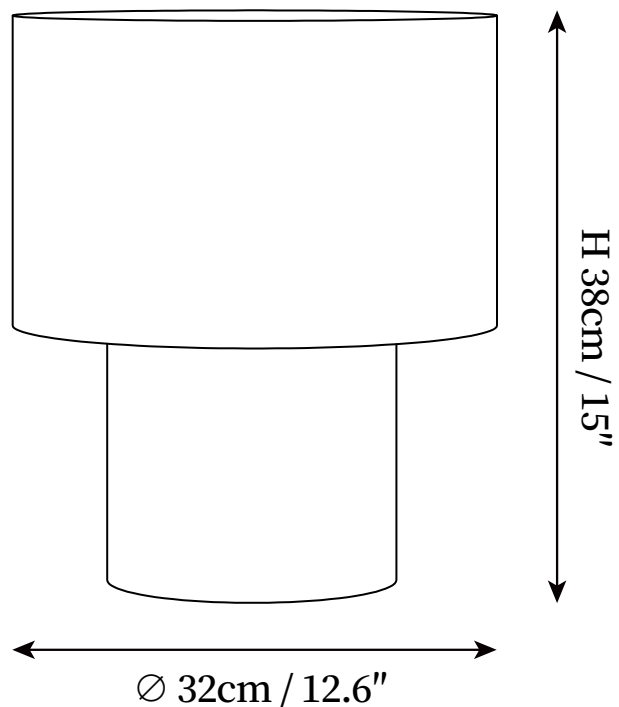

SPECIFICATION SHEET

SPECIFICATION DETAILS

*For custom options, consult factory for details

Fixture Dimensions	D 12.6" x H 15"
Light source	E26 or E27 (bulb not included)
Wattage	MAX 40W incandescent bulb or LED equivalent.
Voltage	AC 110-240V
Dimming	Compatible with dimmable bulbs (bulb not included)
Control method	In line ON / OFF switch.
Finishes	Black.
Shade Details	Beige.
Material	Fabric, Metal.
Cord Length	Supplied with switched plug cord, length ~59" (150cm).

SPECIFICATION SHEET

SPECIFICATION DETAILS

*For custom options, consult factory for details

Fixture Dimensions	D 19.7" x H 20.5"
Light source	E26 or E27 (bulb not included)
Wattage	MAX 40W incandescent bulb or LED equivalent.
Voltage	AC 110-240V
Dimming	Compatible with dimmable bulbs (bulb not included)
Control method	In line ON / OFF switch.
Finishes	Black.
Shade Details	Beige.
Material	Fabric, Metal.
Cord Length	Supplied with switched plug cord, length ~59" (150cm).