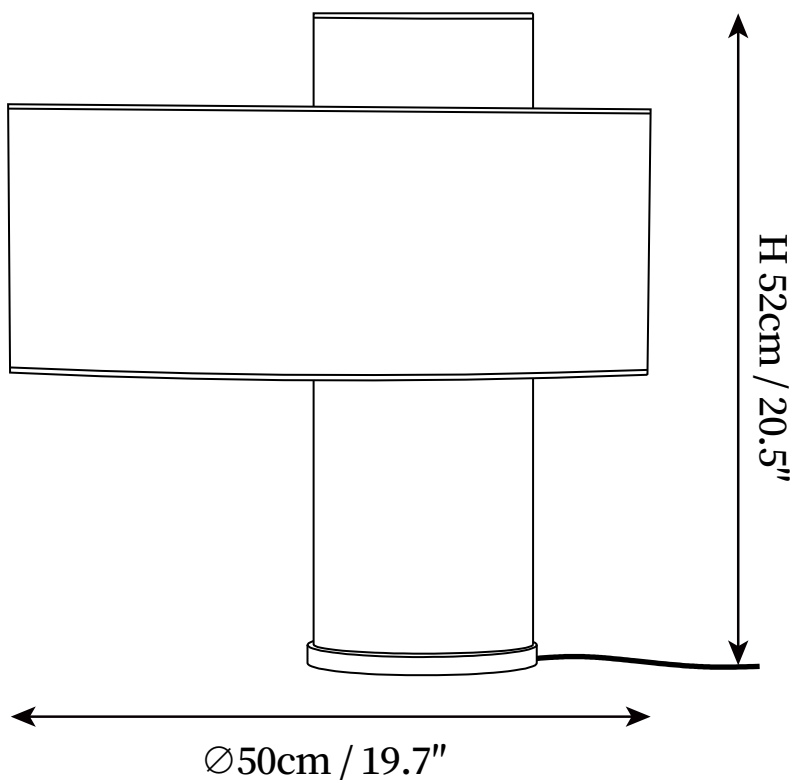

SPECIFICATION SHEET

SPECIFICATION DETAILS

*For custom options, consult factory for details

Fixture Dimensions	D 12.6" x H 15"
Light source	E26 or E27 (bulb not included)
Wattage	MAX 40W incandescent bulb or LED equivalent.
Voltage	AC 110-240V
Dimming	Compatible with dimmable bulbs (bulb not included)
Control method	In line ON / OFF switch.
Finishes	Black.
Shade Details	Beige.
Material	Fabric, Metal.
Cord Length	Supplied with switched plug cord, length ~59" (150cm).

SPECIFICATION SHEET

SPECIFICATION DETAILS

*For custom options, consult factory for details

Fixture Dimensions	D 19.7" x H 20.5"
Light source	E26 or E27 (bulb not included)
Wattage	MAX 40W incandescent bulb or LED equivalent.
Voltage	AC 110-240V
Dimming	Compatible with dimmable bulbs (bulb not included)
Control method	In line ON / OFF switch.
Finishes	Black.
Shade Details	Beige.
Material	Fabric, Metal.
Cord Length	Supplied with switched plug cord, length ~59" (150cm).