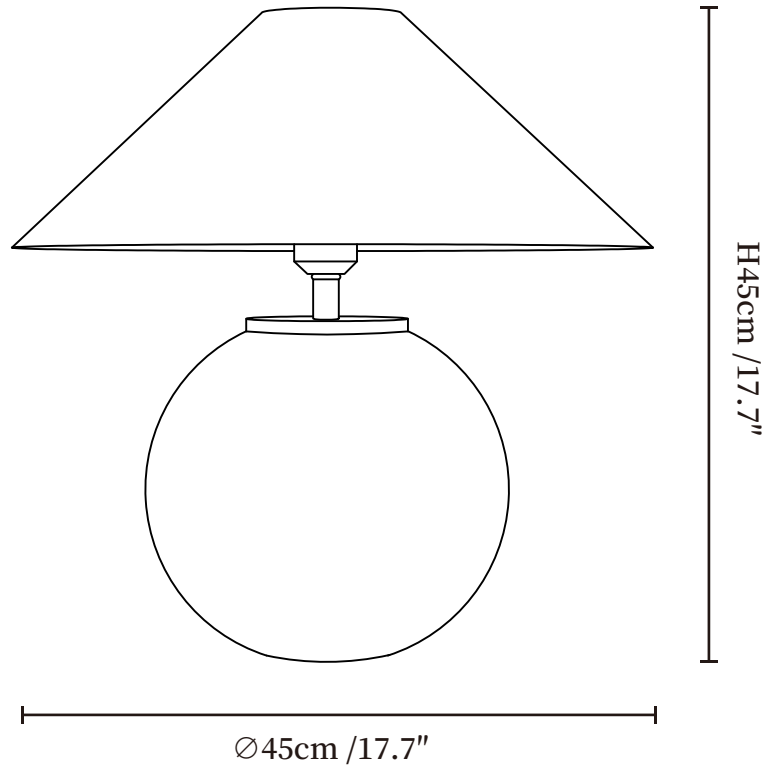

SPECIFICATION SHEET

SPECIFICATION DETAILS

*For custom options, consult factory for details

Fixture Dimensions	Ø 17.7" x H 17.7"
Light source	E26 or E27 (bulb not included)
Wattage	MAX 40W incandescent bulb or LED equivalent.
Voltage	AC 110-240V
Dimming	Compatible with dimmable bulbs (bulb not included)
Control method	In line ON / OFF switch.
Finishes	Red
Shade Details	Grey
Material	Metal, Fabric, Ceramics
Cord Length	Supplied with switched plug cord, length ~59" (150cm).